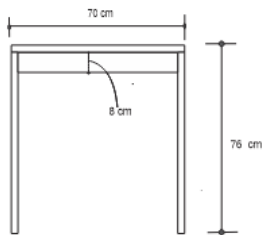

LOMO DESK

DESIGN By Qoqet

Front View

Top View

Side View

Dimensions (mm)

126.77W x 27.50D x 61.00H

Dimensions (Inches)

126.77W x 27.50D x 61.00H

Crafted from brass tubing, this exquisite desk features a charcoal color parchment top and mahogany drawers. A stunning addition to luxurious offices or receptions, it combines beauty and functionality with grace.