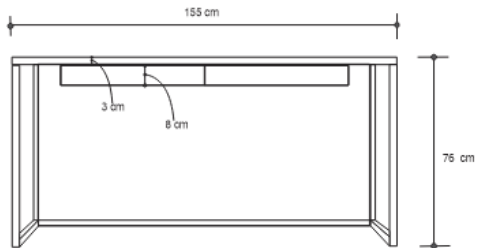

LOMO DESK

DESIGN By Qoqet

Front View

Top View

Side View

Dimensions (mm)

126.77W x 27.50D x 61.00H

Dimensions (Inches)

126.77W x 27.50D x 61.00H

Crafted from brass tubing, this exquisite desk features a charcoal color parchment top and mahogany drawers. A stunning addition to luxurious offices or receptions, it combines beauty and functionality with grace.