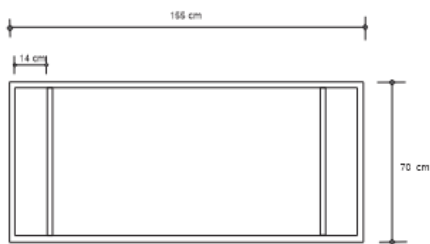

LOMO DESK

DESIGN By Qoqet

Front View

Top View

Side View

Dimensions (mm)

126.77W x 27.50D x 61.00H

Dimensions (Inches)

126.77W x 27.50D x 61.00H

Crafted from brass tubing, this exquisite desk features a charcoal color parchment top and mahogany drawers. A stunning addition to luxurious offices or receptions, it combines beauty and functionality with grace.