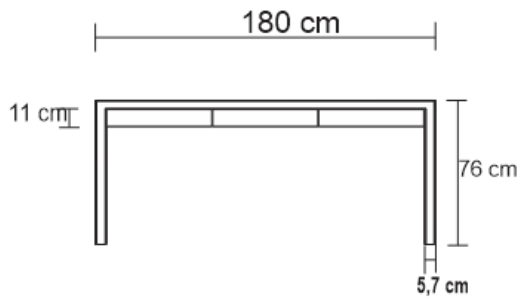

ECLAT DESK

DESIGN By Qoqet

Front View

Top View

Side View

Dimensions (mm)

181.33W x 35.50D x 70.85H

Dimensions (Inches)

181.33W x 35.50D x 70.85H

Indulge in the elegance of a natural parchment desk adorned with brass accents and functional drawers crafted from mahogany. This exquisite piece stands as a captivating statement, seamlessly uniting luxury and utility to enhance your workspace with timeless appeal and refined craftsmanship.