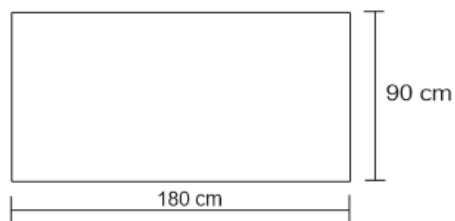

ECLAT DESK

DESIGN By Qoqet

Front View

Top View

Side View

Dimensions (mm)

181.33W x 35.50D x 70.85H

Dimensions (Inches)