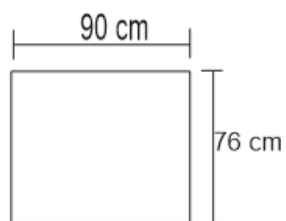

ECLAT DESK

DESIGN By Qoqet

Front View

Top View

Side View

Dimensions (mm)

181.33W x 35.50D x 70.85H

Dimensions (Inches)

181.33W x 35.50D x 70.85H

Indulge in the elegance of a natural parchment desk adorned with brass accents and functional drawers crafted from mahogany. This exquisite piece stands as a captivating statement, seamlessly uniting luxury and utility to enhance your workspace with timeless appeal and refined craftsmanship.