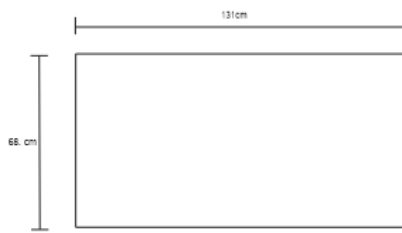

DEMONA DESK

DESIGN By Qoqet

Front View

Top View

Side View

Dimensions (mm)

1,308.10 W x 679.45 D x 762.00 H

Dimensions (Inches)

51.50 W x 26.75 D x 30.00 H

An elegantly simple yet profoundly sophisticated design, entirely enveloped in brass, meticulously polished to perfection. This piece radiates timeless beauty and refinement, offering an impeccable addition to any setting.