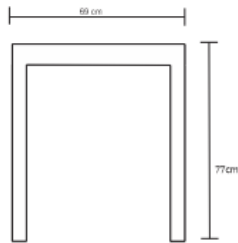

DEMONA DESK

DESIGN By Qoqet

Front View

Top View

Side View

Dimensions (mm)

1,308.10 W x 679.45 D x 762.00 H

Dimensions (Inches)

51.50 W x 26.75 D x 30.00 H

An elegantly simple yet profoundly sophisticated design, entirely enveloped in brass, meticulously polished to perfection. This piece radiates timeless beauty and refinement, offering an impeccable addition to any setting.