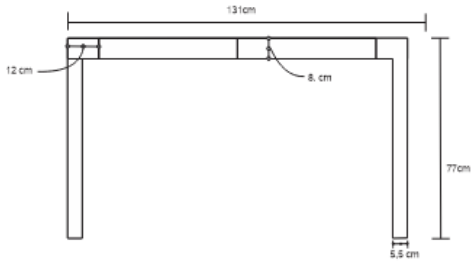

DEMONA DESK

DESIGN By Qoqet

Front View

Top View

Side View

Dimensions (mm)

1,308.10 W x 679.45 D x 762.00 H

Dimensions (Inches)

51.50 W x 26.75 D x 30.00 H

An elegantly simple yet profoundly sophisticated design, entirely enveloped in brass, meticulously polished to perfection. This piece radiates timeless beauty and refinement, offering an impeccable addition to any setting.