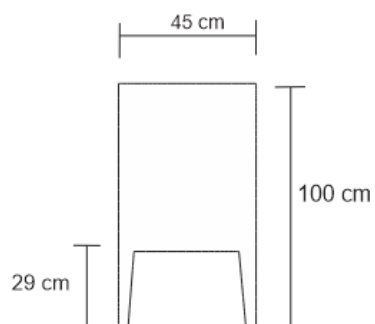

PILLOW CHEST

DESIGN By Qoqet

Front View

Side View

Dimensions (mm)

123.46W x 17.75D x 39.50H

Dimensions (Inches)

123.46W x 17.75D x 39.50H