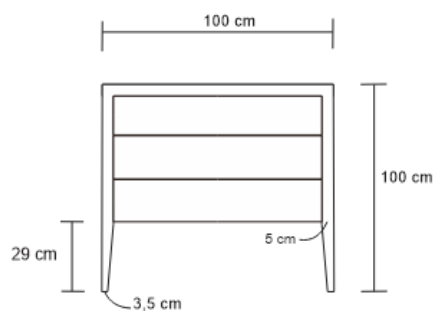

PILLOW CHEST

DESIGN By Qoqet

Front View

Side View

Dimensions (mm)

123.46W x 17.75D x 39.50H

Dimensions (Inches)

123.46W x 17.75D x 39.50H