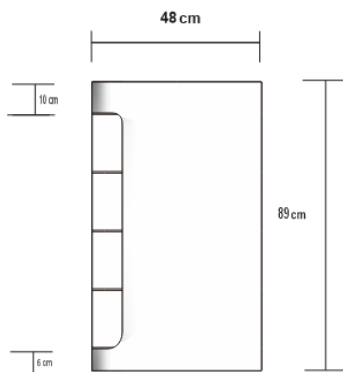

# LUSSO CHEST

DESIGN By Qoqet

Front View

Top View

Side View

## Dimensions (mm)

108.30W x 19.75D x 39.00H

## Dimensions (Inches)

108.30W x 19.75D x 39.00H

A luxurious parchment chest of drawers, marrying beauty and functionality to elevate any room's style and elegance. Modern design with rounded corners, encased in black lacquer, parchment drawer fronts, and solid mahogany construction. Parchment offers a unique, treated, and visually appealing surface.