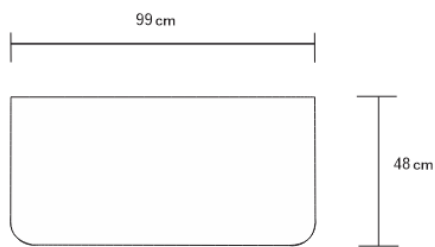

# LUSSO CHEST

DESIGN By Qoqet

Front View

Top View

Side View

## Dimensions (mm)

108.30W x 19.75D x 39.00H

## Dimensions (Inches)

108.30W x 19.75D x 39.00H

A luxurious parchment chest of drawers, marrying beauty and functionality to elevate any room's style and elegance. Modern design with rounded corners, encased in black lacquer, parchment drawer fronts, and solid mahogany construction. Parchment offers a unique, treated, and visually appealing surface.