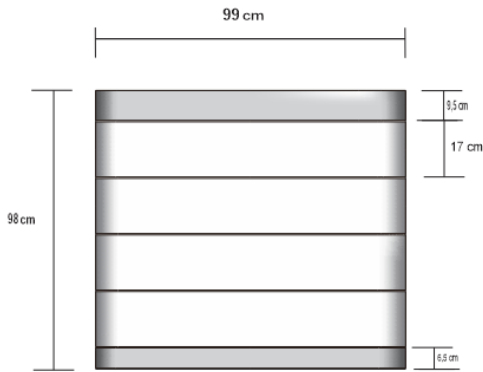

# LUSSO CHEST

DESIGN By Qoqet

Front View

Top View

Side View

## Dimensions (mm)

108.30W x 19.75D x 39.00H

## Dimensions (Inches)

108.30W x 19.75D x 39.00H

A luxurious parchment chest of drawers, marrying beauty and functionality to elevate any room's style and elegance. Modern design with rounded corners, encased in black lacquer, parchment drawer fronts, and solid mahogany construction. Parchment offers a unique, treated, and visually appealing surface.