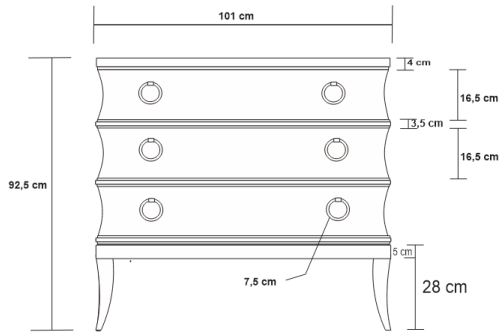

ITALIAN CHEST

DESIGN By Qoqet

Front View

Top View

Side View

Dimensions (mm)

125.66W x 19.00D x 40.00H

Dimensions (Inches)

125.66W x 19.00D x 40.00H

Timeless elegance defines this classic chest, elegantly lined in parchment with black lacquer accents and accented with bronze handles. Crafted from high-quality materials, its exquisite finish adds a luxurious charm.