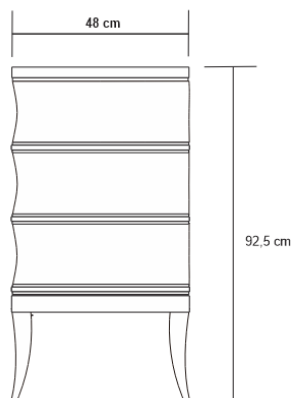

ITALIAN CHEST

DESIGN By Qoqet

Front View

Top View

Side View

Dimensions (mm)

125.66W x 19.00D x 40.00H

Dimensions (Inches)

125.66W x 19.00D x 40.00H

Timeless elegance defines this classic chest, elegantly lined in parchment with black lacquer accents and accented with bronze handles. Crafted from high-quality materials, its exquisite finish adds a luxurious charm.