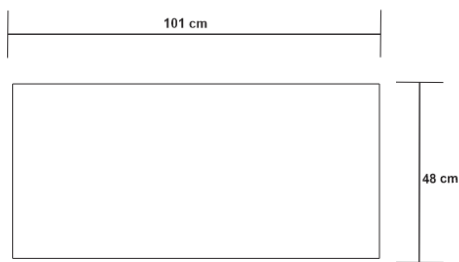

ITALIAN CHEST

DESIGN By Qoqet

Front View

Top View

Side View

Dimensions (mm)

125.66W x 19.00D x 40.00H

Dimensions (Inches)

125.66W x 19.00D x 40.00H

Timeless elegance defines this classic chest, elegantly lined in parchment with black lacquer accents and accented with bronze handles. Crafted from high-quality materials, its exquisite finish adds a luxurious charm.