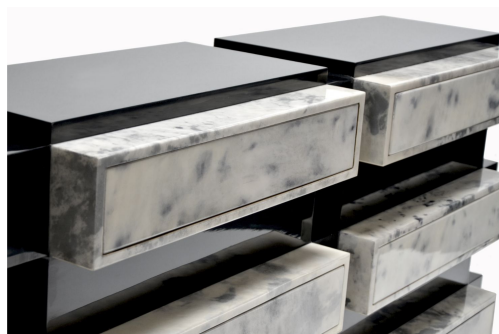

FACETA CHEST

DESIGN By Qoqet

Dimensions (mm)

267.86W x 19.00D x 40.00H

Dimensions (Inches)

267.86W x 19.00D x 40.00H

Elegance in Function: Six mahogany drawers with parchment-covered fronts, embraced by a black lacquer casing. This distinctive design showcases premium materials, transforming it into a captivating room centerpiece that seamlessly merges form and function.