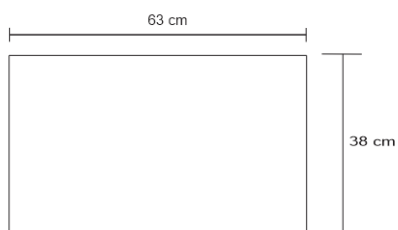

MORA NIGHTSTAND Chests

DESIGN By Qoqet

Front View

Top View

Side View

Dimensions (mm)

52.91W x 15.75D x 25.50H

Dimensions (Inches)

52.91W x 15.75D x 25.50H

Infuse your bedroom with timeless allure using our vintage-inspired bedside table. Solid brass legs support parchment drawer fronts, while the jet black polished lacquer drawer case adds a touch of modern sophistication to this classic design.