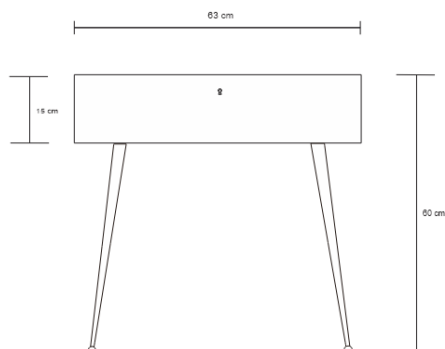

MORA NIGHTSTAND Chests

DESIGN By Qoqet

Front View

Top View

Side View

Dimensions (mm)

52.91W x 15.75D x 25.50H

Dimensions (Inches)

52.91W x 15.75D x 25.50H

Infuse your bedroom with timeless allure using our vintage-inspired bedside table. Solid brass legs support parchment drawer fronts, while the jet black polished lacquer drawer case adds a touch of modern sophistication to this classic design.