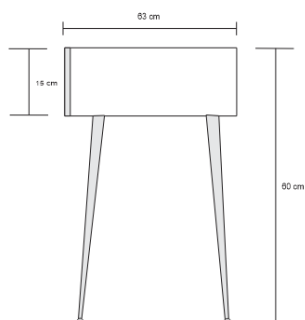

MORA NIGHTSTAND Chests

DESIGN By Qoqet

Front View

Top View

Side View

Dimensions (mm)

52.91W x 15.75D x 25.50H

Dimensions (Inches)

52.91W x 15.75D x 25.50H

Infuse your bedroom with timeless allure using our vintage-inspired bedside table. Solid brass legs support parchment drawer fronts, while the jet black polished lacquer drawer case adds a touch of modern sophistication to this classic design.