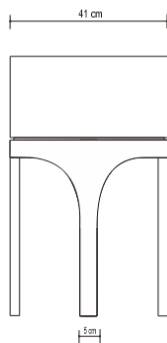

DEBORY NIGHTSTAND – STAINLESS Chests

DESIGN By Qoqet

Front View

Top View

Side View

Dimensions (mm)

99.21W x 15.75D x 25.25H

Dimensions (Inches)

99.21W x 15.75D x 25.25H

Revitalize your space with our modern side table, supported by a sleek stainless base. The casement top drawer, lined in charcoal-colored parchment, complements the solid mahogany drawer finished in a warm color with a gloss glaze, creating a perfect blend of contemporary and timeless sophistication.