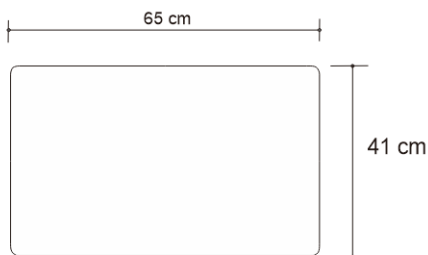

DEBORY NIGHTSTAND – STAINLESS Chests

DESIGN By Qoqet

Front View

Top View

Side View

Dimensions (mm)

99.21W x 15.75D x 25.25H

Dimensions (Inches)

99.21W x 15.75D x 25.25H

Revitalize your space with our modern side table, supported by a sleek stainless base. The casement top drawer, lined in charcoal-colored parchment, complements the solid mahogany drawer finished in a warm color with a gloss glaze, creating a perfect blend of contemporary and timeless sophistication.