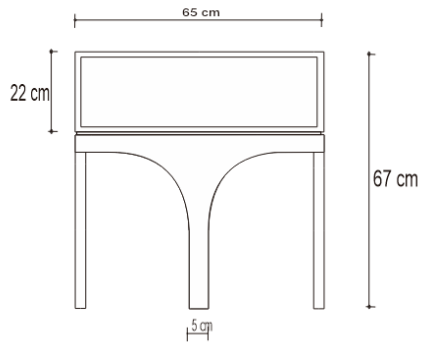

DEBORY NIGHTSTAND – STAINLESS Chests

DESIGN By Qoqet

Front View

Top View

Side View

Dimensions (mm)

99.21W x 15.75D x 25.25H

Dimensions (Inches)

99.21W x 15.75D x 25.25H

Revitalize your space with our modern side table, supported by a sleek stainless base. The casement top drawer, lined in charcoal-colored parchment, complements the solid mahogany drawer finished in a warm color with a gloss glaze, creating a perfect blend of contemporary and timeless sophistication.