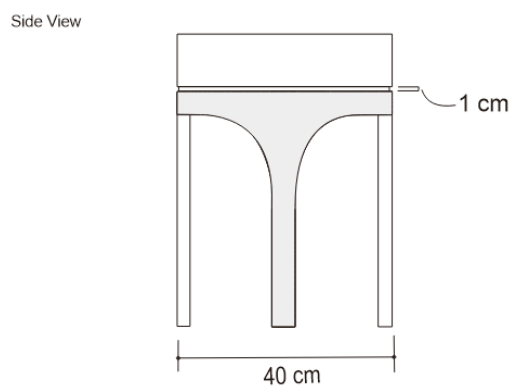

## Dimensions (mm)

105.82W x 15.75D x 25.25H

## Dimensions (Inches)

105.82W x 15.75D x 25.25H

Introduce modern elegance with our side table, featuring a brass base and a parchment-lined casement top drawer. The solid mahogany drawer, finished in a rich, warm color with a gloss glaze, adds a touch of sophistication to your space.