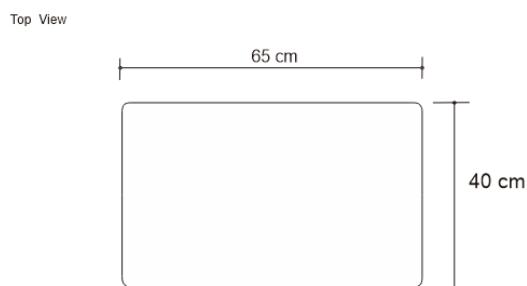

## Dimensions (mm)

105.82W x 15.75D x 25.25H

## Dimensions (Inches)

105.82W x 15.75D x 25.25H

Introduce modern elegance with our side table, featuring a brass base and a parchment-lined casement top drawer. The solid mahogany drawer, finished in a rich, warm color with a gloss glaze, adds a touch of sophistication to your space.