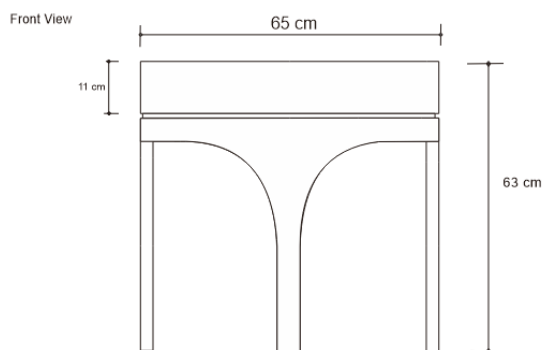

## Dimensions (mm)

105.82W x 15.75D x 25.25H

## Dimensions (Inches)

105.82W x 15.75D x 25.25H

Introduce modern elegance with our side table, featuring a brass base and a parchment-lined casement top drawer. The solid mahogany drawer, finished in a rich, warm color with a gloss glaze, adds a touch of sophistication to your space.