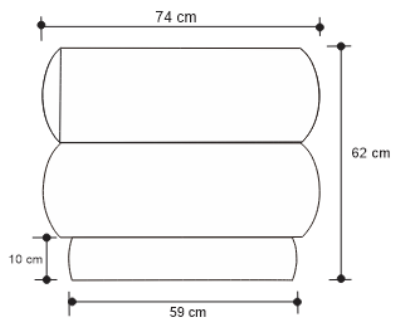

BODA NIGHTSTAND Chests

DESIGN By Qoqet

Front View

Top View

Side View

Dimensions (mm)

107.81W x 16.50D x 24.50H

Dimensions (Inches)

107.81W x 16.50D x 24.50H

Elevate your bedroom aesthetic with our artistically shaped modern bedside table. Charcoal-colored parchment lines the drawer surface, enhancing the allure, while two mahogany drawers offer practical elegance. Redefine your space with a perfect balance of contemporary style and functional sophistication.