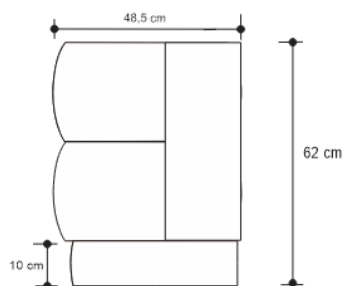

BODA NIGHTSTAND Chests

DESIGN By Qoqet

Front View

Top View

Side View

Dimensions (mm)

107.81W x 16.50D x 24.50H

Dimensions (Inches)

107.81W x 16.50D x 24.50H

Elevate your bedroom aesthetic with our artistically shaped modern bedside table. Charcoal-colored parchment lines the drawer surface, enhancing the allure, while two mahogany drawers offer practical elegance. Redefine your space with a perfect balance of contemporary style and functional sophistication.