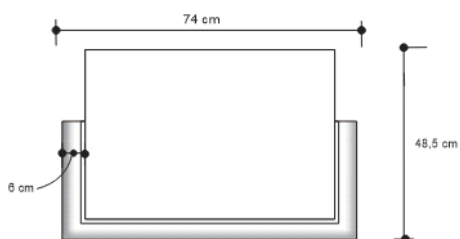

BODA NIGHTSTAND Chests

DESIGN By Qoqet

Front View

Top View

Side View

Dimensions (mm)

107.81W x 16.50D x 24.50H

Dimensions (Inches)

107.81W x 16.50D x 24.50H

Elevate your bedroom aesthetic with our artistically shaped modern bedside table. Charcoal-colored parchment lines the drawer surface, enhancing the allure, while two mahogany drawers offer practical elegance. Redefine your space with a perfect balance of contemporary style and functional sophistication.