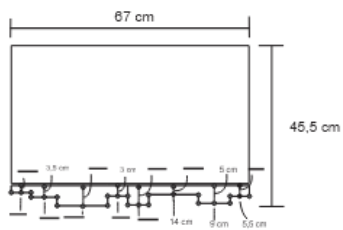

ALORA NIGHTSTAND – STAINLESS Chests

DESIGN By Qoqet

Front View

Top View

Dimensions (mm)

66.58W x 18.00D x 26.50H

Dimensions (Inches)

66.58W x 18.00D x 26.50H

Elevate your bedroom with our stunning bedside table featuring multi-layered stainless-clad doors with facets. This exceptional icon adds a touch of modern luxury, with the case lined in precious parchment, creating a sophisticated statement in any bedroom.

QOQET