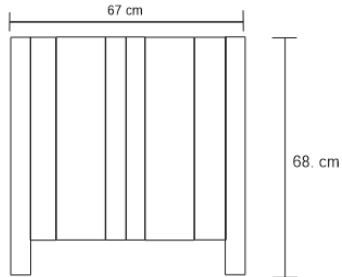

ALORA NIGHTSTAND – STAINLESS Chests

DESIGN By Qoqet

Front View