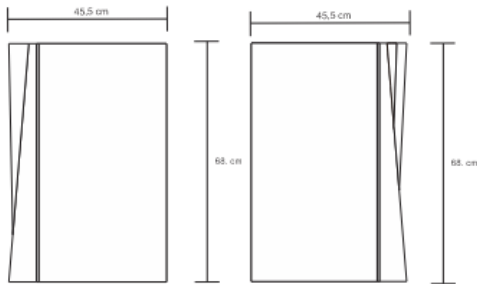

## Dimensions (mm)

66.58W x 18.00D x 26.50H

## Dimensions (Inches)

66.58W x 18.00D x 26.50H

Elevate your bedroom with our stunning bedside table featuring multi-layered stainless-clad doors with facets. This exceptional icon adds a touch of modern luxury, with the case lined in precious parchment, creating a sophisticated statement in any bedroom.