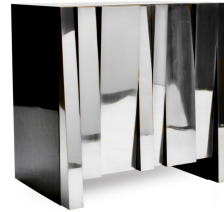

# ALORA NIGHTSTAND – STAINLESS Chests

DESIGN By Qoqet

Front View

Top View

Side View

## Dimensions (mm)

66.58W x 18.00D x 26.50H

## Dimensions (Inches)

66.58W x 18.00D x 26.50H

Elevate your bedroom with our stunning bedside table featuring multi-layered stainless-clad doors with facets. This exceptional icon adds a touch of modern luxury, with the case lined in precious parchment, creating a sophisticated statement in any bedroom.