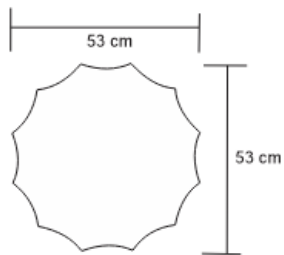

STAR SIDE TABLE Drinks Tables

DESIGN By Qoqet

Front View

Top View

Dimensions (mm)

51.81W x 20.75D x 21.00H

Dimensions (Inches)

51.81W x 20.75D x 21.00H

Elevate your interior with this stylish modern side table, featuring a star-shaped cylinder clad entirely in brass. The perfect addition to luxurious settings, it combines contemporary design with a touch of sophistication.