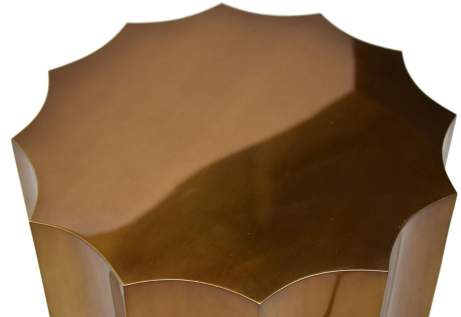

STAR SIDE TABLE Drinks Tables

DESIGN By Qoqet

Front View

Top View

Dimensions (mm)

51.81W x 20.75D x 21.00H

Dimensions (Inches)

51.81W x 20.75D x 21.00H

Elevate your interior with this stylish modern side table, featuring a star-shaped cylinder clad entirely in brass. The perfect addition to luxurious settings, it combines contemporary design with a touch of sophistication.