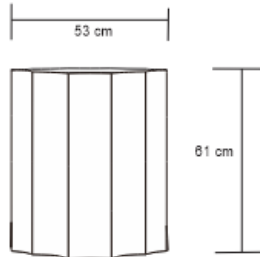

STAR SIDE TABLE Drinks Tables

DESIGN By Qoqet

Front View

Top View

Dimensions (mm)

51.81W x 20.75D x 21.00H

Dimensions (Inches)

51.81W x 20.75D x 21.00H

Elevate your interior with this stylish modern side table, featuring a star-shaped cylinder clad entirely in brass. The perfect addition to luxurious settings, it combines contemporary design with a touch of sophistication.