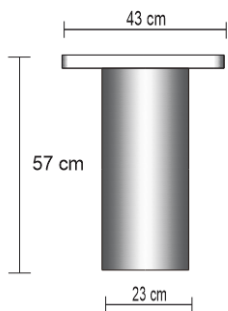

POLANO SIDE TABLE Drinks Tables

DESIGN By Qoqet

Front View

Top View

Side View

Dimensions (mm)

50.71W x 17.00D x 22.00H

Dimensions (Inches)

50.71W x 17.00D x 22.00H

Immerse your space in refined luxury with this side table, featuring a parchment top. The mirror-gloss black lacquer base adds a touch of contemporary sophistication, establishing a stunning focal point in your interior design.