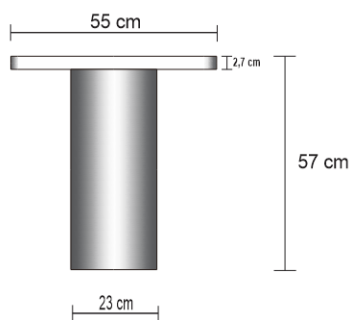

POLANO SIDE TABLE Drinks Tables

DESIGN By Qoqet

Front View

Top View

Side View

Dimensions (mm)

50.71W x 17.00D x 22.00H

Dimensions (Inches)

50.71W x 17.00D x 22.00H

Immerse your space in refined luxury with this side table, featuring a parchment top. The mirror-gloss black lacquer base adds a touch of contemporary sophistication, establishing a stunning focal point in your interior design.