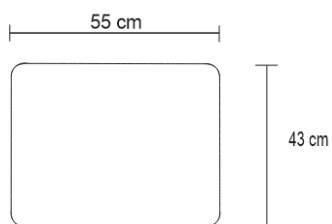

POLANO SIDE TABLE Drinks Tables

DESIGN By Qoqet

Front View

Top View

Side View

Dimensions (mm)

50.71W x 17.00D x 22.00H

Dimensions (Inches)

50.71W x 17.00D x 22.00H

Immerse your space in refined luxury with this side table, featuring a parchment top. The mirror-gloss black lacquer base adds a touch of contemporary sophistication, establishing a stunning focal point in your interior design.