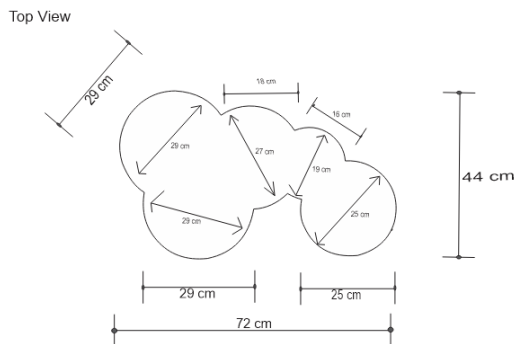

OPOLO SIDE TABLE Drinks Tables

DESIGN By Qoqet

Dimensions (mm)

30.31W x 21.00D x 27.50H

Dimensions (Inches)

30.31W x 21.00D x 27.50H

Discover the artistry of this table where five spheres merge into an organic formation, adorned with natural color parchment. The brass base is artistically finished in a monochrome transition from black to brass metal, creating a captivating visual composition.