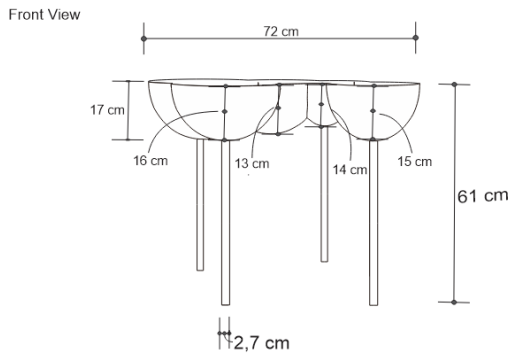

OPOLO SIDE TABLE Drinks Tables

DESIGN By Qoqet

Dimensions (mm)

30.31W x 21.00D x 27.50H

Dimensions (Inches)

30.31W x 21.00D x 27.50H

Discover the artistry of this table where five spheres merge into an organic formation, adorned with natural color parchment. The brass base is artistically finished in a monochrome transition from black to brass metal, creating a captivating visual composition.