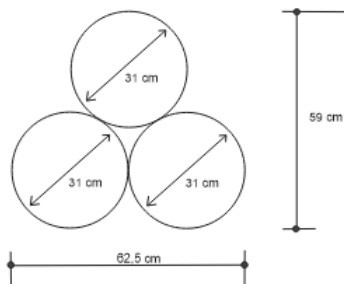

## Dimensions (mm)

41.89W x 22.75D x 22.75H

## Dimensions (Inches)

41.89W x 22.75D x 22.75H

Evoke feelings of style and luxury with the elegant Tri-Urn black lacquer side table featuring parchment tops. This sophisticated piece harmoniously blends refined design with a touch of timeless appeal.