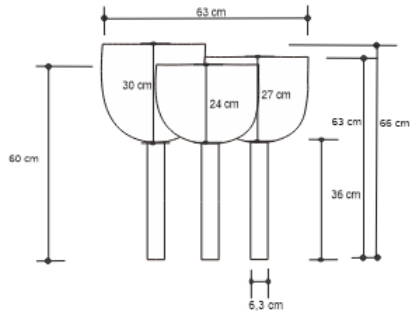

TRI-URN SIDE TABLE – PARCHMENT Drinks Tables

DESIGN By Qoqet

Front View