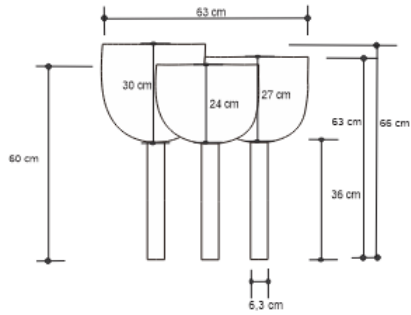

TRI-URN SIDE TABLE – LACQUERED Drinks Tables

DESIGN By Qoqet

Front View

Top View

Dimensions (mm)

81.57W x 22.75D x 22.75H

Dimensions (Inches)

81.57W x 22.75D x 22.75H