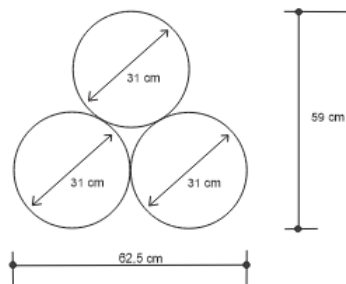

TRI-URN SIDE TABLE – LACQUERED Drinks Tables

DESIGN By Qoqet

Front View

Top View

Dimensions (mm)

81.57W x 22.75D x 22.75H

Dimensions (Inches)

81.57W x 22.75D x 22.75H