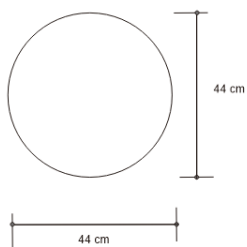

OBAN SIDE TABLE Drinks Tables

DESIGN By Qoqet

Front View

Front View

Top View

Dimensions (mm)

31.42W x 20.75D x 21.00H

Dimensions (Inches)

31.42W x 20.75D x 21.00H

Introduce occasional luxury with this side table, featuring colorful accents and inlaid gold leaf in its resin top. The polished-to-perfection tripod-shaped brass base adds refinement to this occasional piece, creating a distinctive addition to any setting.