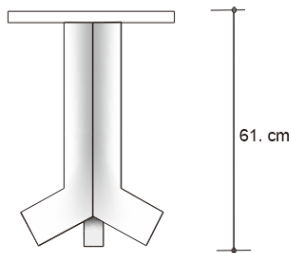

OBAN SIDE TABLE Drinks Tables

DESIGN By Qoqet

Front View

Front View

Top View

Dimensions (mm)

31.42W x 20.75D x 21.00H

Dimensions (Inches)

31.42W x 20.75D x 21.00H

Introduce occasional luxury with this side table, featuring colorful accents and inlaid gold leaf in its resin top. The polished-to-perfection tripod-shaped brass base adds refinement to this occasional piece, creating a distinctive addition to any setting.