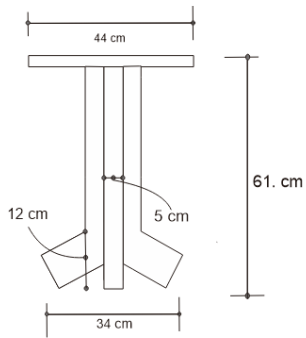

OBAN SIDE TABLE Drinks Tables

DESIGN By Qoqet

Front View

Front View

Top View

Dimensions (mm)

31.42W x 20.75D x 21.00H

Dimensions (Inches)

31.42W x 20.75D x 21.00H

Introduce occasional luxury with this side table, featuring colorful accents and inlaid gold leaf in its resin top. The polished-to-perfection tripod-shaped brass base adds refinement to this occasional piece, creating a distinctive addition to any setting.