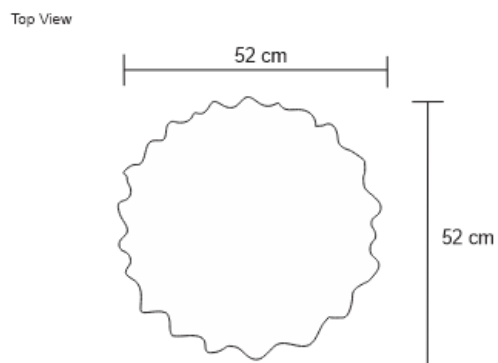

NESO SIDE TABLE – NICKEL Drinks Tables

DESIGN By Qoqet

Dimensions (mm)

44.09W x 17.00D x 17.00H

Dimensions (Inches)

44.09W x 17.00D x 17.00H

Immerse your space in modern sophistication with this ingeniously designed table. The nickel-polished base, paired with a smooth fractured resin top, creates a harmonious blend of refined elegance, making it a captivating addition to luxurious interiors.