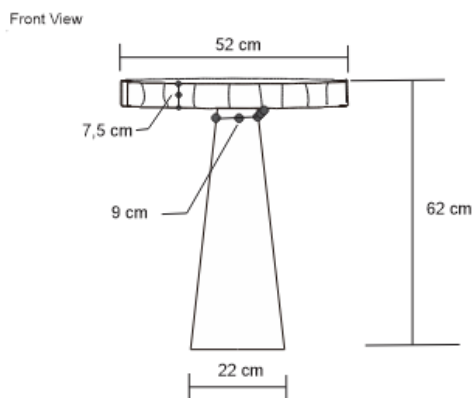

NESO SIDE TABLE – NICKEL Drinks Tables

DESIGN By Qoqet

Dimensions (mm)

44.09W x 17.00D x 17.00H

Dimensions (Inches)

44.09W x 17.00D x 17.00H

Immerse your space in modern sophistication with this ingeniously designed table. The nickel-polished base, paired with a smooth fractured resin top, creates a harmonious blend of refined elegance, making it a captivating addition to luxurious interiors.