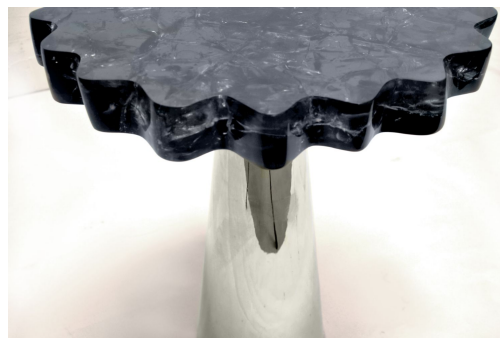

NESO SIDE TABLE – NICKEL Drinks Tables

DESIGN By Qoqet

Dimensions (mm)

44.09W x 17.00D x 17.00H

Dimensions (Inches)

44.09W x 17.00D x 17.00H

Immerse your space in modern sophistication with this ingeniously designed table. The nickel-polished base, paired with a smooth fractured resin top, creates a harmonious blend of refined elegance, making it a captivating addition to luxurious interiors.