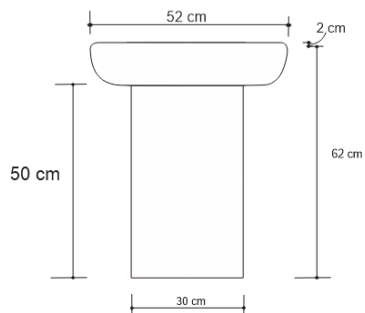

# NAPA SIDE TABLE Drinks Tables

DESIGN By Qoqet

Front View

Base View

Top View

## Dimensions (mm)

50.16W x 20.50D x 20.50H

## Dimensions (Inches)

50.16W x 20.50D x 20.50H

Accentuate elegance with this side table featuring a parchment top. The gloss lacquered base, polished to perfection, enhances the sophistication of this piece, creating a refined addition to your interior.