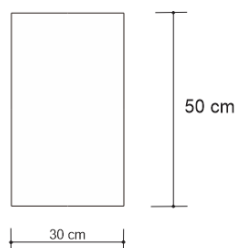

# NAPA SIDE TABLE Drinks Tables

DESIGN By Qoqet

Front View

Base View

Top View

## Dimensions (mm)

50.16W x 20.50D x 20.50H

## Dimensions (Inches)

50.16W x 20.50D x 20.50H

Accentuate elegance with this side table featuring a parchment top. The gloss lacquered base, polished to perfection, enhances the sophistication of this piece, creating a refined addition to your interior.