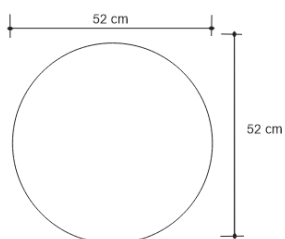

# NAPA SIDE TABLE Drinks Tables

DESIGN By Qoqet

Front View

Base View

Top View

## Dimensions (mm)

50.16W x 20.50D x 20.50H

## Dimensions (Inches)

50.16W x 20.50D x 20.50H

Accentuate elegance with this side table featuring a parchment top. The gloss lacquered base, polished to perfection, enhances the sophistication of this piece, creating a refined addition to your interior.