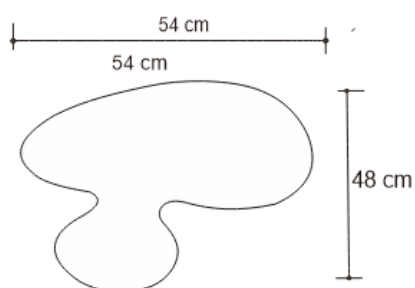

DIAMO SIDE TABLE – STAINLESS Drinks Tables

DESIGN By Qoqet

Front View

Front View

Front View

Dimensions (mm)

24.80W x 20.00D x 24.00H

Dimensions (Inches)

24.80W x 20.00D x 24.00H

Discover elegance with our side table featuring an artistically shaped fractured resin top adorned with silver leaf inlays. Supported by three stainless legs, this piece seamlessly blends artistic design with contemporary sophistication, creating a unique focal point in any space.