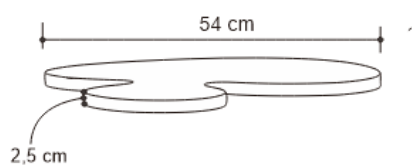

DIAMO SIDE TABLE – STAINLESS Drinks Tables

DESIGN By Qoqet

Front View

Front View

Front View

Dimensions (mm)

24.80W x 20.00D x 24.00H

Dimensions (Inches)

24.80W x 20.00D x 24.00H

Discover elegance with our side table featuring an artistically shaped fractured resin top adorned with silver leaf inlays. Supported by three stainless legs, this piece seamlessly blends artistic design with contemporary sophistication, creating a unique focal point in any space.