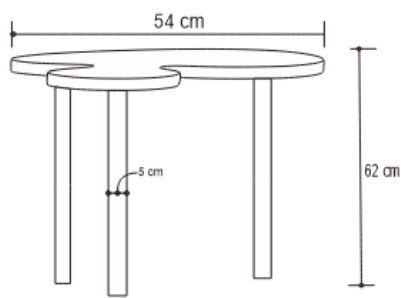

DIAMO SIDE TABLE – STAINLESS Drinks Tables

DESIGN By Qoqet

Front View

Front View

Front View

Dimensions (mm)

24.80W x 20.00D x 24.00H

Dimensions (Inches)

24.80W x 20.00D x 24.00H

Discover elegance with our side table featuring an artistically shaped fractured resin top adorned with silver leaf inlays. Supported by three stainless legs, this piece seamlessly blends artistic design with contemporary sophistication, creating a unique focal point in any space.