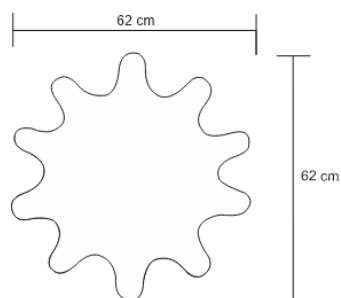

DAISY SIDE TABLE Drinks Tables

DESIGN By Qoqet

Front View

Front View

Dimensions (mm)

68.34W x 22.75D x 22.75H

Dimensions (Inches)

68.34W x 22.75D x 22.75H

Introduce contemporary elegance with this stylish drinks table featuring a bezel-shaped top, meticulously finished in mirrored polished black lacquer. A beautiful addition to luxurious interior settings, it seamlessly combines modern design with timeless sophistication.