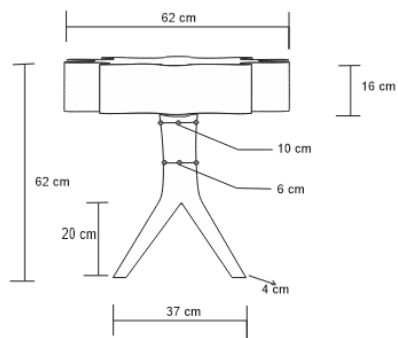

DAISY SIDE TABLE Drinks Tables

DESIGN By Qoqet

Front View

Front View

Dimensions (mm)

68.34W x 22.75D x 22.75H

Dimensions (Inches)

68.34W x 22.75D x 22.75H

Introduce contemporary elegance with this stylish drinks table featuring a bezel-shaped top, meticulously finished in mirrored polished black lacquer. A beautiful addition to luxurious interior settings, it seamlessly combines modern design with timeless sophistication.