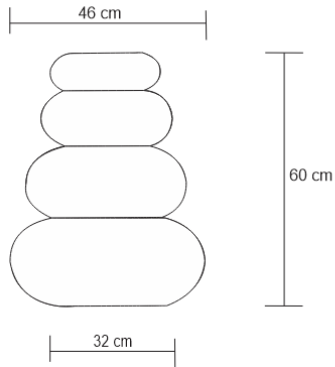

CHELIN SIDE TABLE – LACQUER Drinks Tables

DESIGN By Qoqet

Front View

Top View

Dimensions (mm)

70.55W x 19.00D x 19.00H

Dimensions (Inches)

70.55W x 19.00D x 19.00H