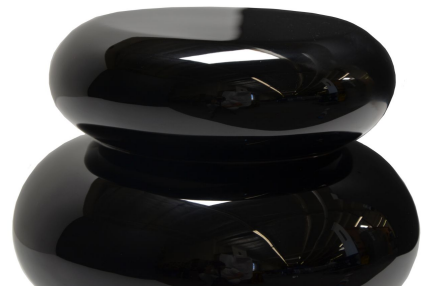

CHELIN SIDE TABLE – LACQUER Drinks Tables

DESIGN By Qoqet

Front View

Top View

Dimensions (mm)

70.55W x 19.00D x 19.00H

Dimensions (Inches)

70.55W x 19.00D x 19.00H

Experience the pinnacle of craftsmanship with this hand-molded, hand-carved drinks table, adorned in high-gloss black lacquer. Refined by skilled artisans, it stands as the ideal addition to luxurious interior settings, embodying timeless elegance and sophistication.