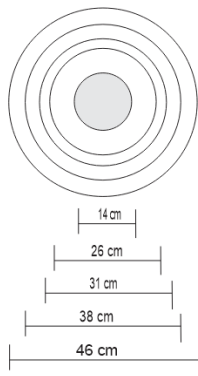

CHELIN SIDE TABLE – LACQUER Drinks Tables

DESIGN By Qoqet

Front View

Top View

Dimensions (mm)

70.55W x 19.00D x 19.00H

Dimensions (Inches)

70.55W x 19.00D x 19.00H