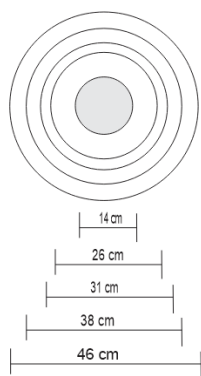

CHELIN SIDE TABLE – BRASS Drinks Tables

DESIGN By Qoqet

Front View

Top View

Dimensions (mm)

63.93W x 19.00D x 19.00H

Dimensions (Inches)

63.93W x 19.00D x 19.00H

Transform your interior with this hand-molded, hand-carved drinks table, a testament to artisanal craftsmanship. The base, layered with hammered brass, showcases seamless construction with no visible seams. Topped with Angola granite, it becomes an impressive centerpiece for luxurious settings.