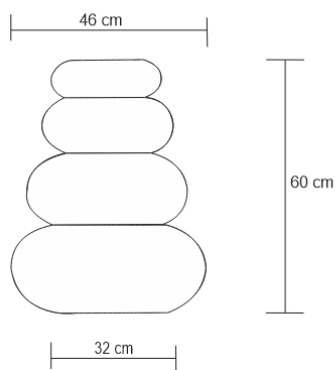

CHELIN SIDE TABLE – BRASS Drinks Tables

DESIGN By Qoqet

Front View

Top View

Dimensions (mm)

482.60 W x 482.60 D x 609.60 H

Dimensions (Inches)

19.00 W x 19.00 D x 24.00 H

Transform your interior with this hand-molded, hand-carved drinks table, a testament to artisanal craftsmanship. The base, layered with hammered brass, showcases seamless construction with no visible seams. Topped with Angola granite, it becomes an impressive centerpiece for luxurious settings.