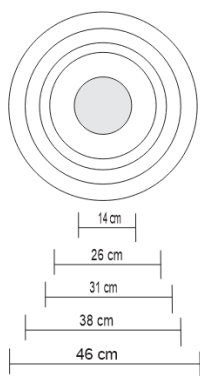

CHELIN SIDE TABLE – BRASS Drinks Tables

DESIGN By Qoqet

Front View

Top View

Dimensions (mm)

482.60 W x 482.60 D x 609.60 H

Dimensions (Inches)

19.00 W x 19.00 D x 24.00 H

Transform your interior with this hand-molded, hand-carved drinks table, a testament to artisanal craftsmanship. The base, layered with hammered brass, showcases seamless construction with no visible seams. Topped with Angola granite, it becomes an impressive centerpiece for luxurious settings.