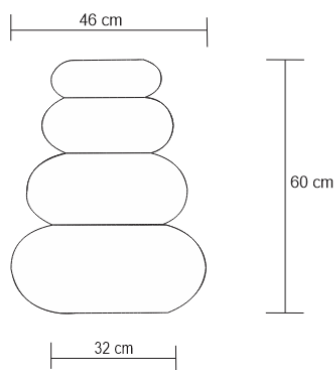

CHELIN SIDE TABLE – BRASS Drinks Tables

DESIGN By Qoqet

Front View

Top View

Dimensions (mm)

63.93W x 19.00D x 19.00H

Dimensions (Inches)

63.93W x 19.00D x 19.00H

Transform your interior with this hand-molded, hand-carved drinks table, a testament to artisanal craftsmanship. The base, layered with hammered brass, showcases seamless construction with no visible seams. Topped with Angola granite, it becomes an impressive centerpiece for luxurious settings.