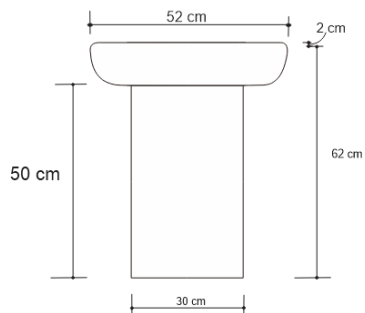

CHARA SIDE TABLE Drinks Tables

DESIGN By Qoqet

Front View

Base View

Top View

Dimensions (mm)

50.71W x 20.50D x 20.50H

Dimensions (Inches)

50.71W x 20.50D x 20.50H

Immerse your space in sophistication with this side table's elegant design, complemented by a parchment top. The seamless brass cladding on the base adds a refined touch, creating a harmonious and timeless addition to your interior.