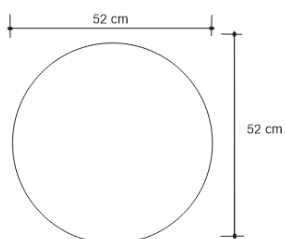

CHARA SIDE TABLE Drinks Tables

DESIGN By Qoqet

Front View

Base View

Top View

Dimensions (mm)

50.71W x 20.50D x 20.50H

Dimensions (Inches)

50.71W x 20.50D x 20.50H

Immerse your space in sophistication with this side table's elegant design, complemented by a parchment top. The seamless brass cladding on the base adds a refined touch, creating a harmonious and timeless addition to your interior.