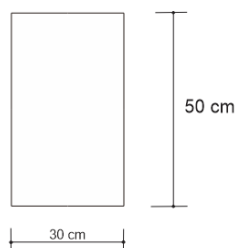

CHARA SIDE TABLE Drinks Tables

DESIGN By Qoqet

Front View

Base View

Top View

Dimensions (mm)

50.71W x 20.50D x 20.50H

Dimensions (Inches)

50.71W x 20.50D x 20.50H

Immerse your space in sophistication with this side table's elegant design, complemented by a parchment top. The seamless brass cladding on the base adds a refined touch, creating a harmonious and timeless addition to your interior.