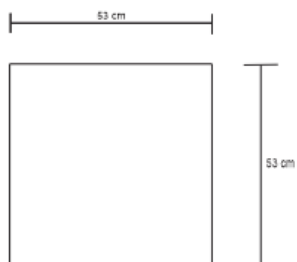

BUKA SIDE TABLE Drinks Tables

DESIGN By Qoqet

Front View

Top View

Base View

Dimensions (mm)

54.01W x 21.00D x 21.00H

Dimensions (Inches)

54.01W x 21.00D x 21.00H

Indulge in sophistication with the geometric base design of this side table, clad in brass, supporting a charcoal color parchment top. Meticulous craftsmanship and strong design lines make it a captivating addition to luxurious interiors.