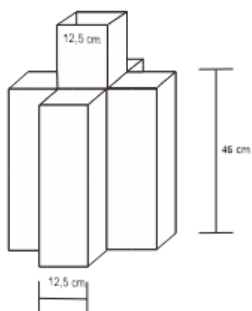

BUKA SIDE TABLE Drinks Tables

DESIGN By Qoqet

Front View

Top View

Base View

Dimensions (mm)

54.01W x 21.00D x 21.00H

Dimensions (Inches)

54.01W x 21.00D x 21.00H

Indulge in sophistication with the geometric base design of this side table, clad in brass, supporting a charcoal color parchment top. Meticulous craftsmanship and strong design lines make it a captivating addition to luxurious interiors.