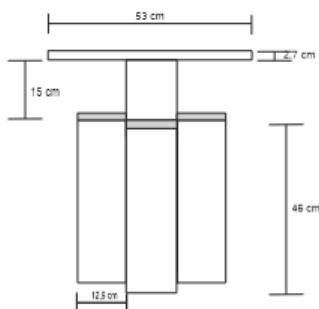

BUKA SIDE TABLE Drinks Tables

DESIGN By Qoqet

Front View

Top View

Base View

Dimensions (mm)

54.01W x 21.00D x 21.00H

Dimensions (Inches)

54.01W x 21.00D x 21.00H

Indulge in sophistication with the geometric base design of this side table, clad in brass, supporting a charcoal color parchment top. Meticulous craftsmanship and strong design lines make it a captivating addition to luxurious interiors.