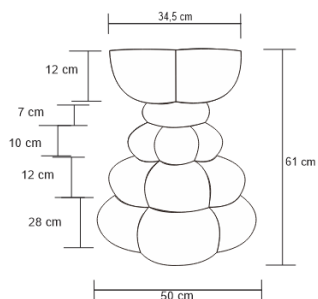

BUBLÉ SIDE TABLE Drinks Tables

DESIGN By Qoqet

Front View

Iso View

Dimensions (mm)

74.96W x 16.25D x 16.25H

Dimensions (Inches)

74.96W x 16.25D x 16.25H