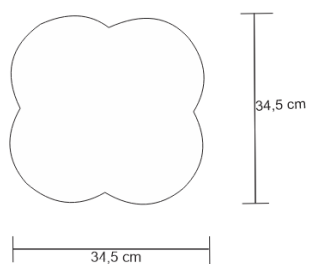

BUBLÉ SIDE TABLE Drinks Tables

DESIGN By Qoqet

Front View

Iso View

Dimensions (mm)

74.96W x 16.25D x 16.25H

Dimensions (Inches)

74.96W x 16.25D x 16.25H