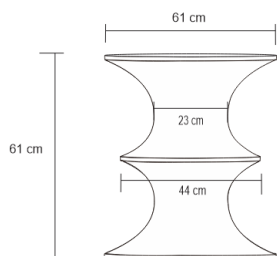

BRIZO SIDE TABLE – LACQUER Drinks Tables

DESIGN By Qoqet

Front View

Top View

Side View

Dimensions (mm)

539.75 W x 349.25 D x 609.60 H

Dimensions (Inches)

21.25 W x 13.75 D x 24.00 H

Introduce sophistication with this impactful side table, featuring refined lines and a single hand-carved oval base. Finished in a mirror-gloss black, it stands as a statement piece in any setting.