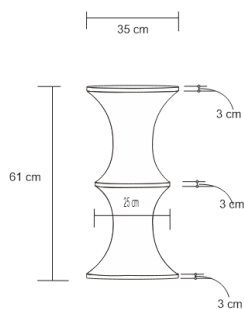

BRIZO SIDE TABLE – LACQUER Drinks Tables

DESIGN By Qoqet

Front View

Top View

Side View

Dimensions (mm)

50.71W x 13.75D x 21.25H

Dimensions (Inches)

50.71W x 13.75D x 21.25H

Introduce sophistication with this impactful side table, featuring refined lines and a single hand-carved oval base. Finished in a mirror-gloss black, it stands as a statement piece in any setting.