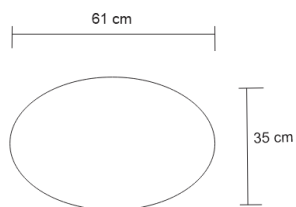

BRIZO SIDE TABLE – LACQUER Drinks Tables

DESIGN By Qoqet

Front View

Top View

Side View

Dimensions (mm)

50.71W x 13.75D x 21.25H

Dimensions (Inches)

50.71W x 13.75D x 21.25H

Introduce sophistication with this impactful side table, featuring refined lines and a single hand-carved oval base. Finished in a mirror-gloss black, it stands as a statement piece in any setting.