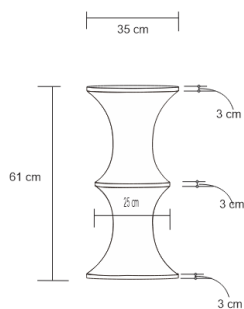

BRIZO SIDE TABLE – LACQUER Drinks Tables

DESIGN By Qoqet

Front View

Top View

Side View

Dimensions (mm)

539.75 W x 349.25 D x 609.60 H

Dimensions (Inches)

21.25 W x 13.75 D x 24.00 H

Introduce sophistication with this impactful side table, featuring refined lines and a single hand-carved oval base. Finished in a mirror-gloss black, it stands as a statement piece in any setting.