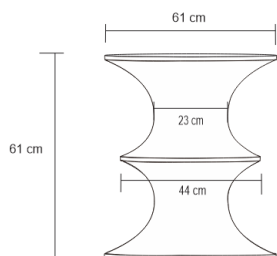

BRIZO SIDE TABLE – LACQUER Drinks Tables

DESIGN By Qoqet

Front View

Top View

Side View

Dimensions (mm)

50.71W x 13.75D x 21.25H

Dimensions (Inches)

50.71W x 13.75D x 21.25H

Introduce sophistication with this impactful side table, featuring refined lines and a single hand-carved oval base. Finished in a mirror-gloss black, it stands as a statement piece in any setting.