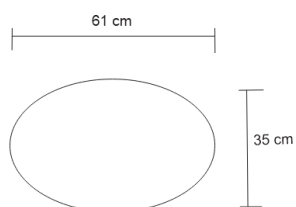

BRIZO SIDE TABLE – LACQUER Drinks Tables

DESIGN By Qoqet

Front View

Top View

Side View

Dimensions (mm)

539.75 W x 349.25 D x 609.60 H

Dimensions (Inches)

21.25 W x 13.75 D x 24.00 H

Introduce sophistication with this impactful side table, featuring refined lines and a single hand-carved oval base. Finished in a mirror-gloss black, it stands as a statement piece in any setting.