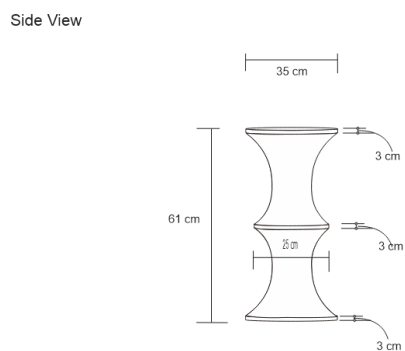

BRIZO SIDE TABLE – BRASS Drinks Tables

DESIGN By Qoqet

Dimensions (mm)

44.09W x 13.75D x 21.25H

Dimensions (Inches)

44.09W x 13.75D x 21.25H

Introduce sophistication with this impactful side table, boasting refined lines and a single hand-carved oval base. Embellished with seamless brass cladding and crowned by an Angola granite top, it becomes a stylish centerpiece in any space.