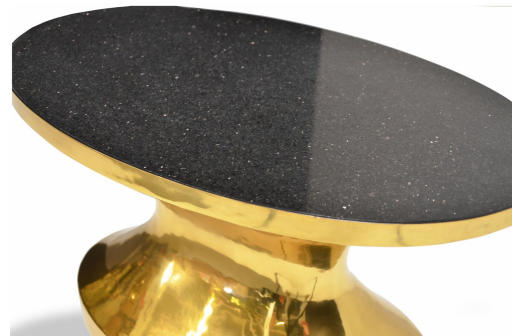

BRIZO SIDE TABLE – BRASS Drinks Tables

DESIGN By Qoqet

Dimensions (mm)

44.09W x 13.75D x 21.25H

Dimensions (Inches)

44.09W x 13.75D x 21.25H

Introduce sophistication with this impactful side table, boasting refined lines and a single hand-carved oval base. Embellished with seamless brass cladding and crowned by an Angola granite top, it becomes a stylish centerpiece in any space.