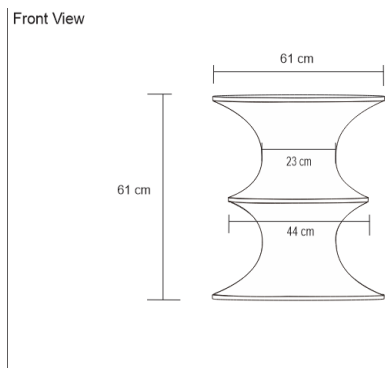

BRIZO SIDE TABLE – BRASS Drinks Tables

DESIGN By Qoqet

Dimensions (mm)

44.09W x 13.75D x 21.25H

Dimensions (Inches)

44.09W x 13.75D x 21.25H

Introduce sophistication with this impactful side table, boasting refined lines and a single hand-carved oval base. Embellished with seamless brass cladding and crowned by an Angola granite top, it becomes a stylish centerpiece in any space.