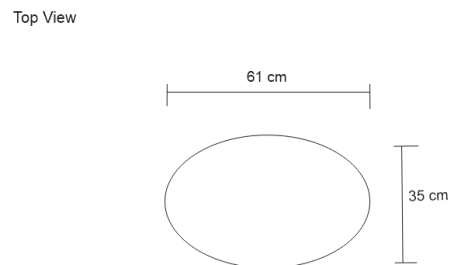

BRIZO SIDE TABLE – BRASS Drinks Tables

DESIGN By Qoqet

Dimensions (mm)

44.09W x 13.75D x 21.25H

Dimensions (Inches)

44.09W x 13.75D x 21.25H

Introduce sophistication with this impactful side table, boasting refined lines and a single hand-carved oval base. Embellished with seamless brass cladding and crowned by an Angola granite top, it becomes a stylish centerpiece in any space.