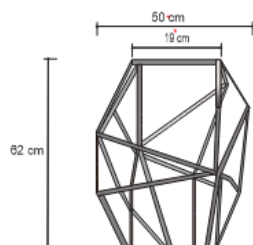

# BOTEGA SIDE TABLE – GRAY Drinks Tables

DESIGN By Qoqet

Front View

Top View

Side View

## Dimensions (mm)

85.98W x 19.75D x 19.75H

## Dimensions (Inches)

85.98W x 19.75D x 19.75H

Experience exceptional design with entangled brass strips supporting a fractured resin top. This unique piece captures attention, merging the beauty of craftsmanship with avant-garde materials, creating a statement of artistic sophistication.