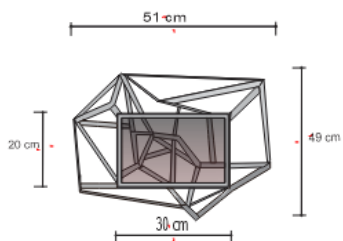

# BOTEGA SIDE TABLE – GRAY Drinks Tables

DESIGN By Qoqet

Front View

Top View

Side View

## Dimensions (mm)

85.98W x 19.75D x 19.75H

## Dimensions (Inches)

85.98W x 19.75D x 19.75H

Experience exceptional design with entangled brass strips supporting a fractured resin top. This unique piece captures attention, merging the beauty of craftsmanship with avant-garde materials, creating a statement of artistic sophistication.