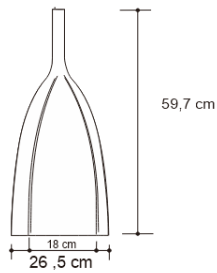

ABORE' SIDE TABLE – NICKEL Drinks Tables

DESIGN By Qoqet

Front View

Base View

Top View

Dimensions (mm)

44.09W x 17.00D x 17.00H

Dimensions (Inches)

44.09W x 17.00D x 17.00H

Ingeniously designed, this table features a nickel-polished organic round base complemented by a smooth, round fractured resin top inlaid with gold leaf. The result is a harmonious blend of sophistication and artistry.