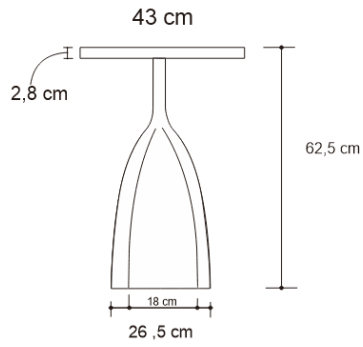

ABORE' SIDE TABLE – NICKEL Drinks Tables

DESIGN By Qoqet

Front View

Base View

Top View

Dimensions (mm)

44.09W x 17.00D x 17.00H

Dimensions (Inches)

44.09W x 17.00D x 17.00H

Ingeniously designed, this table features a nickel-polished organic round base complemented by a smooth, round fractured resin top inlaid with gold leaf. The result is a harmonious blend of sophistication and artistry.