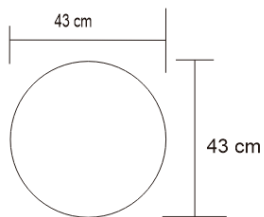

ABORE' SIDE TABLE – NICKEL Drinks Tables

DESIGN By Qoqet

Front View

Base View

Top View

Dimensions (mm)

44.09W x 17.00D x 17.00H

Dimensions (Inches)

44.09W x 17.00D x 17.00H

Ingeniously designed, this table features a nickel-polished organic round base complemented by a smooth, round fractured resin top inlaid with gold leaf. The result is a harmonious blend of sophistication and artistry.