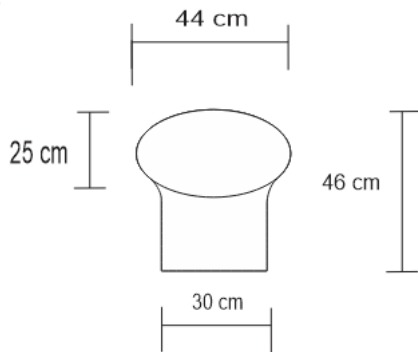

VIVERRA BENCH – BRASS

DESIGN By Qoqet

Front View

Side View

Dimensions (mm)

128.97W x 17.50D x 63.00H

Dimensions (Inches)

128.97W x 17.50D x 63.00H