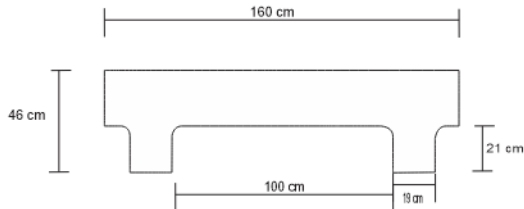

VIVERRA BENCH – BRASS

DESIGN By Qoqet

Front View

Side View

Dimensions (mm)

128.97W x 17.50D x 63.00H

Dimensions (Inches)

128.97W x 17.50D x 63.00H