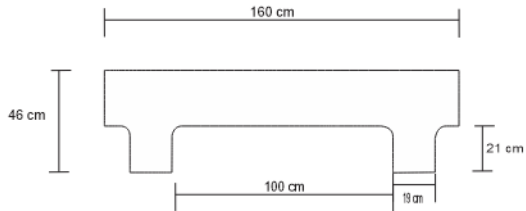

VIVERRA BENCH

DESIGN By Qoqet

Front View