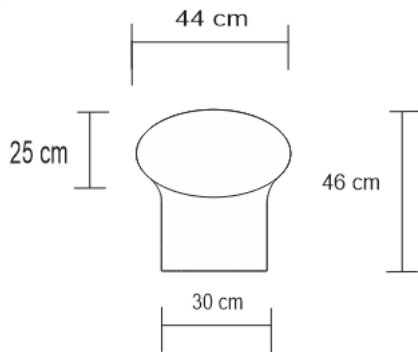

## Dimensions (mm)

142.20W x 17.25D x 63.00H

## Dimensions (Inches)

142.20W x 17.25D x 63.00H

This elegant, yet striking contemporary bench design features a perfectly curved bench top that blends seamlessly into two similarly curved legs finished in hand polished, high-gloss black lacquer.