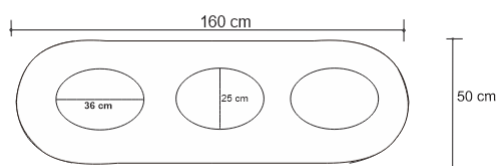

REFLECTIONS BENCH

DESIGN By Qoqet

Front View

Top View

Side View

Dimensions (mm)

170.31W x 19375.00D x 63.00H

Dimensions (Inches)

170.31W x 19375.00D x 63.00H

Draped in opulent charcoal parchment and embellished with brass accents, this contemporary bench mesmerizes with its alluring curves that play with light. A captivating invitation to elegance and charm.