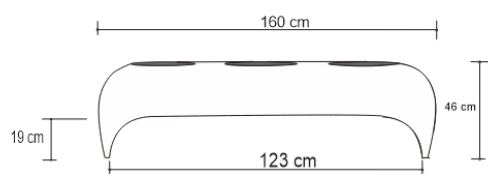

REFLECTIONS BENCH

DESIGN By Qoqet

Front View

Top View

Side View

Dimensions (mm)

170.31W x 19375.00D x 63.00H

Dimensions (Inches)

170.31W x 19375.00D x 63.00H

Draped in opulent charcoal parchment and embellished with brass accents, this contemporary bench mesmerizes with its alluring curves that play with light. A captivating invitation to elegance and charm.