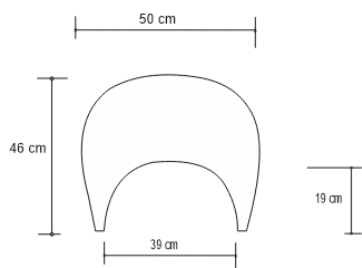

REFLECTIONS BENCH

DESIGN By Qoqet

Front View

Top View

Side View

Dimensions (mm)

170.31W x 19375.00D x 63.00H

Dimensions (Inches)

170.31W x 19375.00D x 63.00H

Draped in opulent charcoal parchment and embellished with brass accents, this contemporary bench mesmerizes with its alluring curves that play with light. A captivating invitation to elegance and charm.