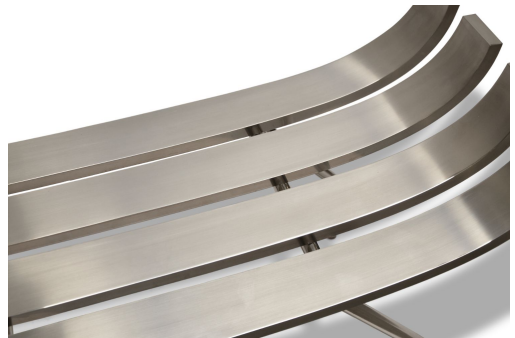

PLATEAU BENCH – STAINLESS

DESIGN By Qoqet

Dimensions (mm)

73.85W x 23.25D x 63.75H

Dimensions (Inches)

73.85W x 23.25D x 63.75H

Crafted with elegance, this bench is constructed from four independent stainless steel slats, forming an elegant silhouette that complements upscale interiors with grace and style.