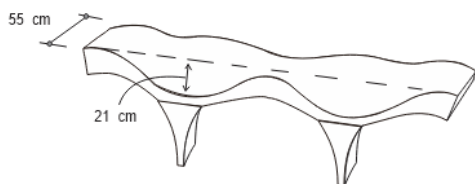

# AQUILA BENCH

DESIGN By Qoqet

Front View

Back View

Side View

## Dimensions (mm)

112.40W x 21.75D x 80.25H

## Dimensions (Inches)

112.40W x 21.75D x 80.25H

Elegantly hand-carved, light-grey parchment seats adorn this bench, resting on curved stainless steel-clad legs. The outcome is a visually striking and functionally comfortable masterpiece, perfect for any space.