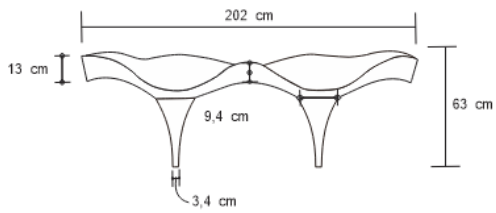

AQUILA BENCH

DESIGN By Qoqet

Front View