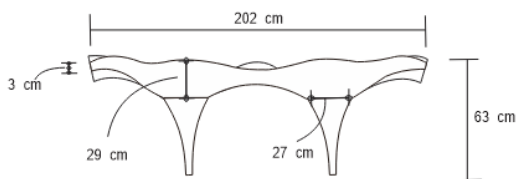

AQUILA BENCH

DESIGN By Qoqet

Front View

Back View

Side View

Dimensions (mm)

112.40W x 21.75D x 80.25H

Dimensions (Inches)

112.40W x 21.75D x 80.25H

Elegantly hand-carved, light-grey parchment seats adorn this bench, resting on curved stainless steel-clad legs. The outcome is a visually striking and functionally comfortable masterpiece, perfect for any space.

QOQET