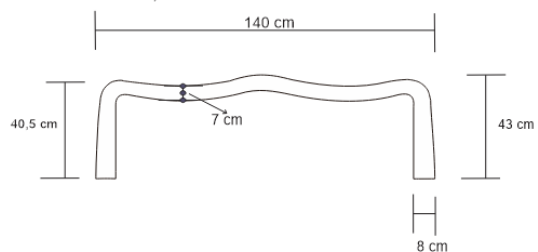

BOSSU BENCH

DESIGN By Qoqet

Front View

Side View

Front View

Dimensions (mm)

58.97W x 17.00D x 55.00H

Dimensions (Inches)

58.97W x 17.00D x 55.00H

Elegantly hand-carved, light-grey parchment seats adorn this bench, resting on curved stainless steel-clad legs. The outcome is a visually striking and functionally comfortable masterpiece, perfect for any space.