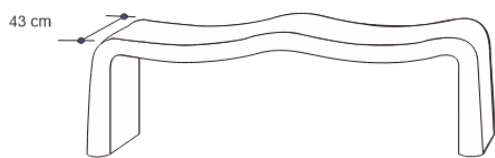

BOSSU BENCH

DESIGN By Qoqet

Front View

Side View

Front View

Dimensions (mm)

58.97W x 17.00D x 55.00H

Dimensions (Inches)

58.97W x 17.00D x 55.00H

Elegantly hand-carved, light-grey parchment seats adorn this bench, resting on curved stainless steel-clad legs. The outcome is a visually striking and functionally comfortable masterpiece, perfect for any space.