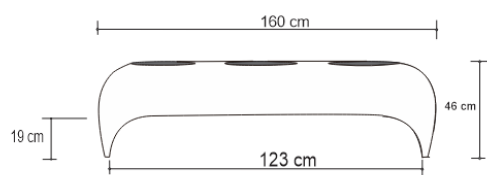

BOSSU BENCH

DESIGN By Qoqet

Front View

Side View

Front View

Dimensions (mm)

58.97W x 17.00D x 55.00H

Dimensions (Inches)

58.97W x 17.00D x 55.00H

Elegantly hand-carved, light-grey parchment seats adorn this bench, resting on curved stainless steel-clad legs. The outcome is a visually striking and functionally comfortable masterpiece, perfect for any space.