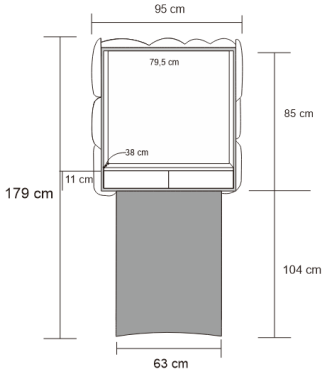

EXCLAGON BAR CABINET

DESIGN By Qoqet

Front View

Side View

Front View

Dimensions (mm)

176.00W x 20.50D x 37.50H

Dimensions (Inches)

176.00W x 20.50D x 37.50H

Incredible luxurious craftsmanship is the pinnacle of artistry and skill, combining the finest materials, attention to detail, and expert techniques to create truly breathtaking works of art. The brass doors on this bar cabinet are molded by hand, welded with invisible seams and hand polished to perfection. The interior is lined in turquoise high-gloss parchment, accompanied by 2 mahogany drawers and 1 glass shelf. The intricate details and finishing touches on this piece makes it a highly prized possession that can be passed down through generations.