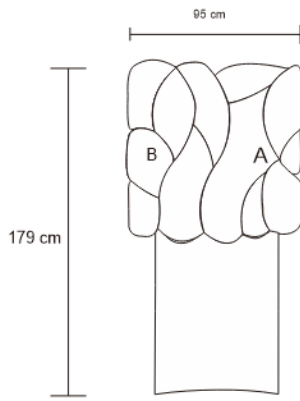

EXCLAGON BAR CABINET

DESIGN By Qoqet

Front View

Side View

Front View

Dimensions (mm)

176.00W x 20.50D x 37.50H

Dimensions (Inches)

176.00W x 20.50D x 37.50H

Incredible luxurious craftsmanship is the pinnacle of artistry and skill, combining the finest materials, attention to detail, and expert techniques to create truly breathtaking works of art. The brass doors on this bar cabinet are molded by hand, welded with invisible seams and hand polished to perfection. The interior is lined in turquoise high-gloss parchment, accompanied by 2 mahogany drawers and 1 glass shelf. The intricate details and finishing touches on this piece makes it a highly prized possession that can be passed down through generations.