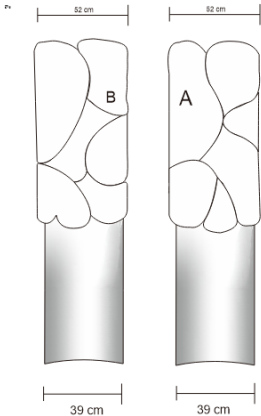

EXCLAGON BAR CABINET

DESIGN By Qoqet

Front View

Side View

Front View

Dimensions (mm)

176.00W x 20.50D x 37.50H

Dimensions (Inches)

176.00W x 20.50D x 37.50H

Incredible luxurious craftsmanship is the pinnacle of artistry and skill, combining the finest materials, attention to detail, and expert techniques to create truly breathtaking works of art. The brass doors on this bar cabinet are molded by hand, welded with invisible seams and hand polished to perfection. The interior is lined in turquoise high-gloss parchment, accompanied by 2 mahogany drawers and 1 glass shelf. The intricate details and finishing touches on this piece makes it a highly prized possession that can be passed down through generations.