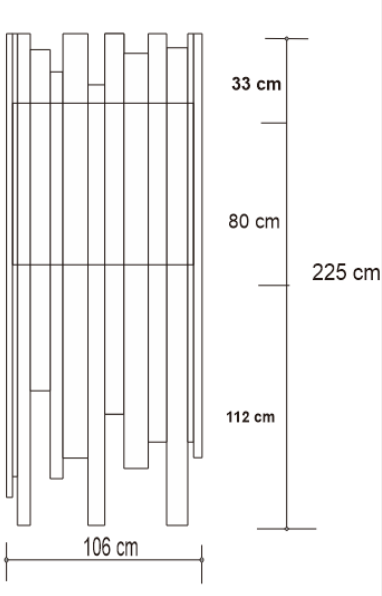

BISMUTH BAR CABINET

DESIGN By Qoqet

Front View

TOP View

Side View L R

Dimensions (mm)

180.50W x 21.75D x 39.75H

Dimensions (Inches)

180.50W x 21.75D x 39.75H

This luxurious bar cabinet is a beautiful addition to any home or space. It exhales style, grace and luxury and is a truly fascinating piece with elegant lines. Its exquisite craftsmanship with glossy parchment and intricate brass accents make it a prized possession that is sure to impress anyone who sees it. Whether you are looking for a functional storage solution or a statement piece that adds glamour and sophistication to your decor, a luxurious cabinet is an excellent choice.