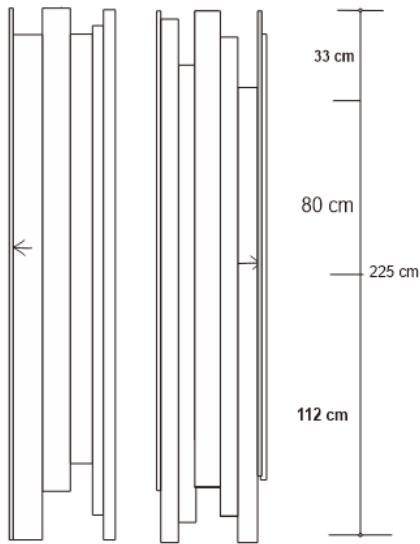

BISMUTH BAR CABINET

DESIGN By Qoqet

Front View

TOP View

Side View L R

Dimensions (mm)

180.50W x 21.75D x 39.75H

Dimensions (Inches)

180.50W x 21.75D x 39.75H

This luxurious bar cabinet is a beautiful addition to any home or space. It exhales style, grace and luxury and is a truly fascinating piece with elegant lines. Its exquisite craftsmanship with glossy parchment and intricate brass accents make it a prized possession that is sure to impress anyone who sees it. Whether you are looking for a functional storage solution or a statement piece that adds glamour and sophistication to your decor, a luxurious cabinet is an excellent choice.