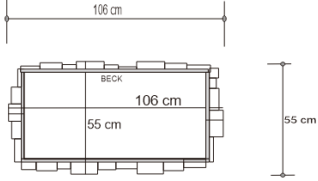

BISMUTH BAR CABINET

DESIGN By Qoqet

Front View

TOP View

Side View L R

Dimensions (mm)

180.50W x 21.75D x 39.75H

Dimensions (Inches)

180.50W x 21.75D x 39.75H

This luxurious bar cabinet is a beautiful addition to any home or space. It exhales style, grace and luxury and is a truly fascinating piece with elegant lines. Its exquisite craftsmanship with glossy parchment and intricate brass accents make it a prized possession that is sure to impress anyone who sees it. Whether you are looking for a functional storage solution or a statement piece that adds glamour and sophistication to your decor, a luxurious cabinet is an excellent choice.