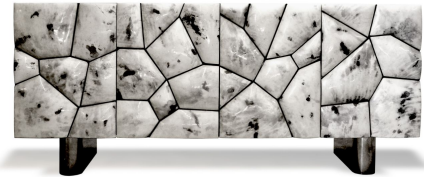

PENTAGON SIDEBOARD

DESIGN By Qoqet

Front View

Side View

Top View

Dimensions (mm)

339.51W x 20.00D x 82.75H

Dimensions (Inches)

339.51W x 20.00D x 82.75H

A sideboard with intricately hand-carved multi-pattern doors, parchment-lined. Body boasts high-polished resin finish. A luxurious masterpiece blending craftsmanship and elegance, offering an exceptional statement for refined interiors.