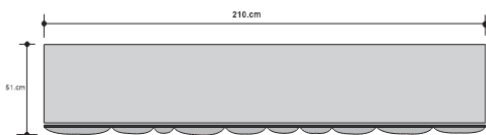

PENTAGON SIDEBOARD

DESIGN By Qoqet

Front View

Side View

Top View

Dimensions (mm)

339.51W x 20.00D x 82.75H

Dimensions (Inches)

339.51W x 20.00D x 82.75H

A sideboard with intricately hand-carved multi-pattern doors, parchment-lined. Body boasts high-polished resin finish. A luxurious masterpiece blending craftsmanship and elegance, offering an exceptional statement for refined interiors.