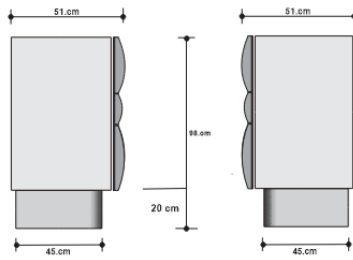

PENTAGON SIDEBOARD

DESIGN By Qoqet

Front View

Side View

Top View

Dimensions (mm)

339.51W x 20.00D x 82.75H

Dimensions (Inches)

339.51W x 20.00D x 82.75H

A sideboard with intricately hand-carved multi-pattern doors, parchment-lined. Body boasts high-polished resin finish. A luxurious masterpiece blending craftsmanship and elegance, offering an exceptional statement for refined interiors.