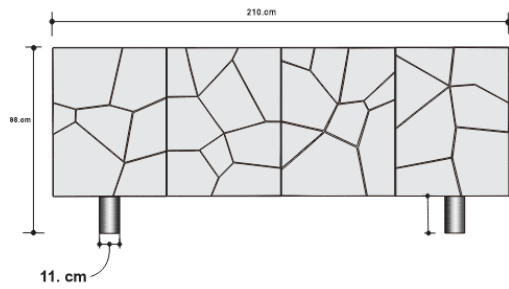

PENTAGON SIDEBOARD

DESIGN By Qoqet

Front View

Side View

Top View

Dimensions (mm)

339.51W x 20.00D x 82.75H

Dimensions (Inches)

339.51W x 20.00D x 82.75H

A sideboard with intricately hand-carved multi-pattern doors, parchment-lined. Body boasts high-polished resin finish. A luxurious masterpiece blending craftsmanship and elegance, offering an exceptional statement for refined interiors.