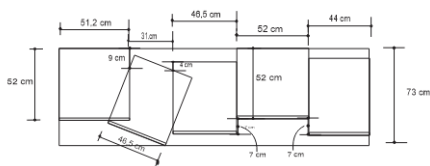

FUSION SIDEBOARD

DESIGN By Qoqet

Font View

Top View

Top View

Dimensions (mm)

403.45W x 23.25D x 88.25H

Dimensions (Inches)

403.45W x 23.25D x 88.25H

Sleek sideboard, parchment-lined body. Brass-adorned doors feature modern geometry. A fusion of design and artistry, brings sophistication and intrigue to interiors. Contemporary elegance that captivates modern spaces.