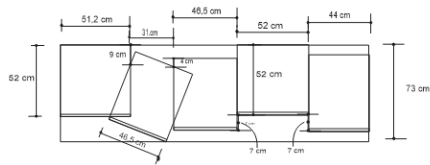

FUSION SIDEBOARD

DESIGN By Qoqet

Font View

Top View

Top View

Dimensions (mm)

403.45W x 23.25D x 88.25H

Dimensions (Inches)

403.45W x 23.25D x 88.25H

Sleek sideboard, parchment-lined body. Brass-adorned doors feature modern geometry. A fusion of design and artistry, brings sophistication and intrigue to interiors. Contemporary elegance that captivates modern spaces.