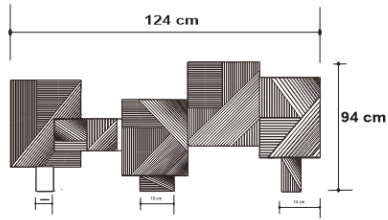

FUSION SIDEBOARD

DESIGN By Qoqet

Font View

Top View

Top View

Dimensions (mm)

403.45W x 23.25D x 88.25H

Dimensions (Inches)

403.45W x 23.25D x 88.25H

Sleek sideboard, parchment-lined body. Brass-adorned doors feature modern geometry. A fusion of design and artistry, brings sophistication and intrigue to interiors. Contemporary elegance that captivates modern spaces.