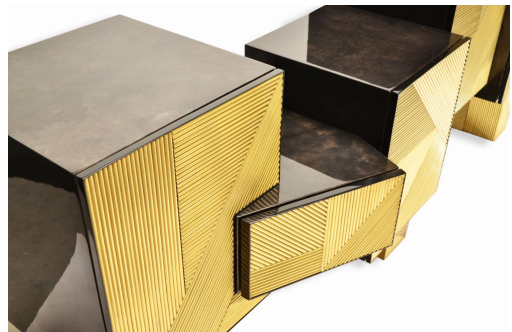

FUSION SIDEBOARD

DESIGN By Qoqet

Font View

Top View

Top View

Dimensions (mm)

403.45W x 23.25D x 88.25H

Dimensions (Inches)

403.45W x 23.25D x 88.25H

Sleek sideboard, parchment-lined body. Brass-adorned doors feature modern geometry. A fusion of design and artistry, brings sophistication and intrigue to interiors. Contemporary elegance that captivates modern spaces.