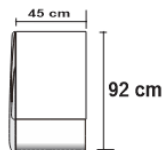

# EXCLAGON BRASS SIDEBOARD

DESIGN By Qoqet

Front View

Front View

Side View

## Dimensions (mm)

423.00W x 17.75D x 94.50H

## Dimensions (Inches)

423.00W x 17.75D x 94.50H

Elegantly crafted sideboard, encased in parchment lining. Hand-sculpted doors adorned with polished solid brass sheeting, a true artistic marvel. Impeccably designed, blending texture, artistry, and sophistication in a captivating statement.