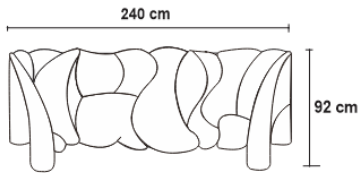

# EXCLAGON BRASS SIDEBOARD

DESIGN By Qoqet

Front View

Front View

Side View

## Dimensions (mm)

423.00W x 17.75D x 94.50H

## Dimensions (Inches)

423.00W x 17.75D x 94.50H

Elegantly crafted sideboard, encased in parchment lining. Hand-sculpted doors adorned with polished solid brass sheeting, a true artistic marvel. Impeccably designed, blending texture, artistry, and sophistication in a captivating statement.