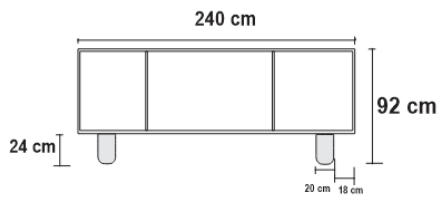

EXCLAGON BRASS SIDEBOARD

DESIGN By Qoqet

Front View

Front View

Side View

Dimensions (mm)

423.00W x 17.75D x 94.50H

Dimensions (Inches)

423.00W x 17.75D x 94.50H

Elegantly crafted sideboard, encased in parchment lining. Hand-sculpted doors adorned with polished solid brass sheeting, a true artistic marvel. Impeccably designed, blending texture, artistry, and sophistication in a captivating statement.

QOQET