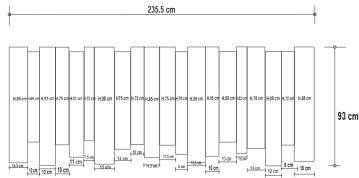

BISMUTH SIDEBOARD

DESIGN By Qoqet

Front View

Top View

Side View

Dimensions (mm)

301.85W x 21.25D x 92.50H

Dimensions (Inches)