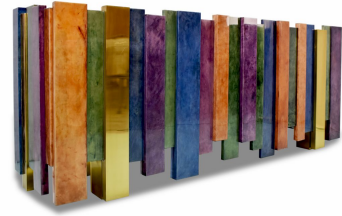

BISMUTH SIDEBOARD

DESIGN By Qoqet

Front View

Top View

Side View

Dimensions (mm)

301.85W x 21.25D x 92.50H

Dimensions (Inches)

301.85W x 21.25D x 92.50H

A captivating centerpiece adorned with a kaleidoscope of multi-faceted designs, showcasing an array of colors and materials including parchment and brass accents. A testament to opulence, perfect for luxurious interior settings.