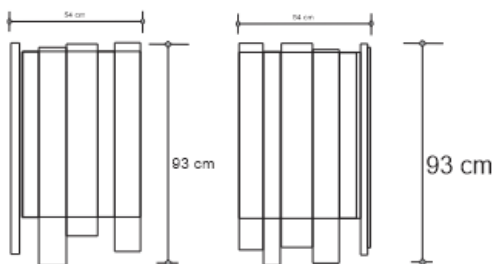

BISMUTH SIDEBOARD

DESIGN By Qoqet

Front View

Top View

Side View

Dimensions (mm)

301.85W x 21.25D x 92.50H

Dimensions (Inches)

301.85W x 21.25D x 92.50H

A captivating centerpiece adorned with a kaleidoscope of multi-faceted designs, showcasing an array of colors and materials including parchment and brass accents. A testament to opulence, perfect for luxurious interior settings.