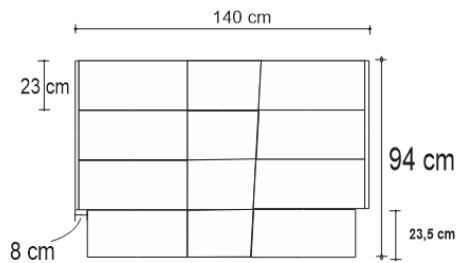

# PERGAMINO CHEST

DESIGN By Qoqet

Front View

Top View

Side View

## Dimensions (mm)

103.62W x 19.25D x 55.00H

## Dimensions (Inches)

103.62W x 19.25D x 55.00H

A luxurious, uniquely shaped parchment chest combines three cylinders into a stylish, functional piece. parchment drawer fronts in Matte lacquer finish, and a brass base add elegance to any room while showcasing the durability and appeal of processed parchment.