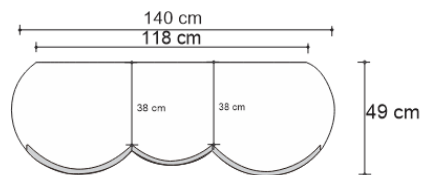

# PERGAMINO CHEST

DESIGN By Qoqet

Front View

Top View

Side View

## Dimensions (mm)

103.62W x 19.25D x 55.00H

## Dimensions (Inches)

103.62W x 19.25D x 55.00H

A luxurious, uniquely shaped parchment chest combines three cylinders into a stylish, functional piece. parchment drawer fronts in Matte lacquer finish, and a brass base add elegance to any room while showcasing the durability and appeal of processed parchment.