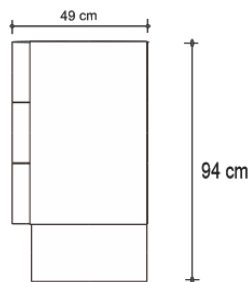

# PERGAMINO CHEST

DESIGN By Qoqet

Front View

Top View

Side View

## Dimensions (mm)

103.62W x 19.25D x 55.00H

## Dimensions (Inches)

103.62W x 19.25D x 55.00H

A luxurious, uniquely shaped parchment chest combines three cylinders into a stylish, functional piece. parchment drawer fronts in Matte lacquer finish, and a brass base add elegance to any room while showcasing the durability and appeal of processed parchment.