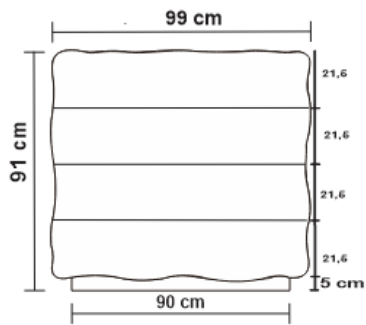

PLASMA CHEST

DESIGN By Qoqet

Front View

Top View

Side View

Dimensions (mm)

144.95W x 20.00D x 39.00H

Dimensions (Inches)