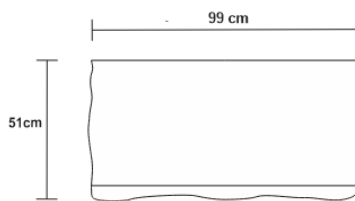

PLASMA CHEST

DESIGN By Qoqet

Front View

Top View

Side View

Dimensions (mm)

144.95W x 20.00D x 39.00H

Dimensions (Inches)