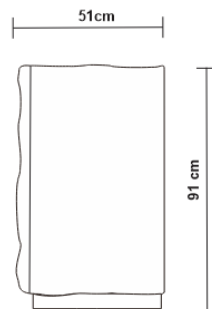

PLASMA CHEST

DESIGN By Qoqet

Front View

Top View

Side View

Dimensions (mm)

144.95W x 20.00D x 39.00H

Dimensions (Inches)

144.95W x 20.00D x 39.00H

Sophisticated organic chest featuring a unique, beautiful surface. Lined in parchment, a centuries-old material prized for its durability and texture. Four mahogany drawers, blending elegance with functionality.