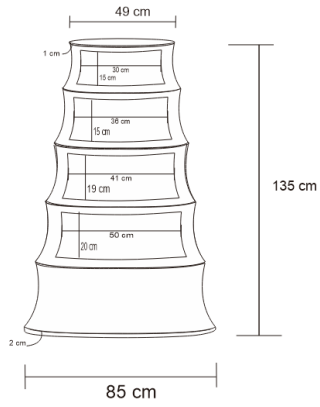

# EIFFEL CHEST

DESIGN By Qoqet

Front View

Top View

## Dimensions (mm)

158.18W x 30.00D x 33.75H

## Dimensions (Inches)

158.18W x 30.00D x 33.75H

This tower chest is a unique design marvel, featuring five mahogany drawers. Each drawer is meticulously lined with parchment and finished with a high-gloss resin, showcasing impeccable craftsmanship and an eye for detail.