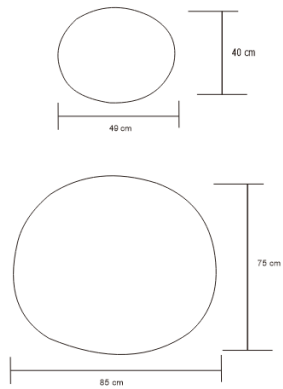

# EIFFEL CHEST

DESIGN By Qoqet

Front View

Top View

## Dimensions (mm)

158.18W x 30.00D x 33.75H

## Dimensions (Inches)

158.18W x 30.00D x 33.75H

This tower chest is a unique design marvel, featuring five mahogany drawers. Each drawer is meticulously lined with parchment and finished with a high-gloss resin, showcasing impeccable craftsmanship and an eye for detail.