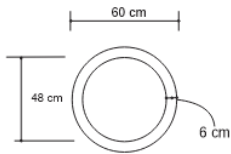

ARIA CHEST

DESIGN By Qoqet

Front View

Top View

Dimensions (mm)

153.22W x 23.50D x 23.50H

Dimensions (Inches)

153.22W x 23.50D x 23.50H