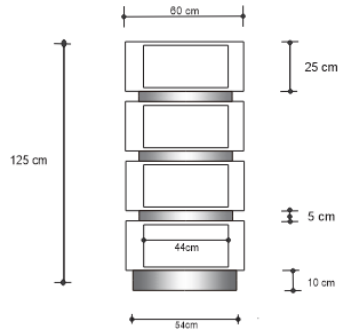

ARIA CHEST

DESIGN By Qoqet

Front View

Top View

Dimensions (mm)

153.22W x 23.50D x 23.50H

Dimensions (Inches)

153.22W x 23.50D x 23.50H

Intriguing Cylinder shaped chest all in parchment. A distinctive design featuring stainless accents, dividing it into four sections. Crafted with solid mahogany drawers, this unique piece offers a blend of form and function.