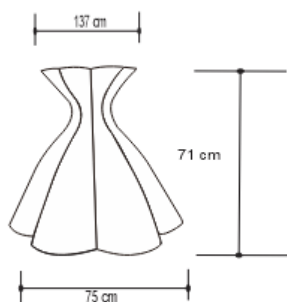

PAKARD DINING TABLE – BLACK LACQUER

DESIGN By Qoqet

Front View

Base View

Top View

Dimensions (mm)

167.55W x 52.00D x 52.00H

Dimensions (Inches)

167.55W x 52.00D x 52.00H

Elevate your dining ambiance with this luxurious table featuring a parchment top gracefully upheld by a captivating base finished in high gloss black lacquer. The striking design not only commands attention but also turns your dining room into a refined sanctuary of style and sophistication,