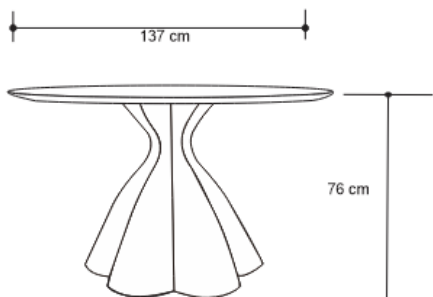

PAKARD DINING TABLE – BLACK LACQUER

DESIGN By Qoqet

Front View

Base View

Top View

Dimensions (mm)

167.55W x 52.00D x 52.00H

Dimensions (Inches)

167.55W x 52.00D x 52.00H

Elevate your dining ambiance with this luxurious table featuring a parchment top gracefully upheld by a captivating base finished in high gloss black lacquer. The striking design not only commands attention but also turns your dining room into a refined sanctuary of style and sophistication,