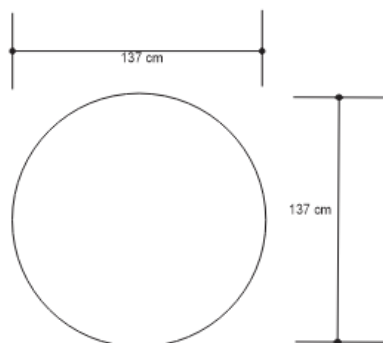

PAKARD DINING TABLE – BLACK LACQUER

DESIGN By Qoqet

Front View

Base View

Top View

Dimensions (mm)

167.55W x 52.00D x 52.00H

Dimensions (Inches)

167.55W x 52.00D x 52.00H

Elevate your dining ambiance with this luxurious table featuring a parchment top gracefully upheld by a captivating base finished in high gloss black lacquer. The striking design not only commands attention but also turns your dining room into a refined sanctuary of style and sophistication,