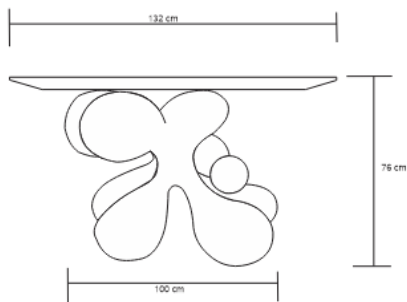

CELESTE DINING TABLE – BRASS

DESIGN By Qoqet

Front View

Top View

Base View

Dimensions (mm)

165.35W x 48.00D x 48.00H

Dimensions (Inches)

165.35W x 48.00D x 48.00H

Introducing a dining masterpiece—our creatively designed table features a fractured resin-top, meticulously inlaid with gold leaf. Its captivating presence is elevated by an intricate, high-polished brass base. A harmonious blend of creativity and luxury, this table defines sophistication, creating a distinguished focal point for your dining space.