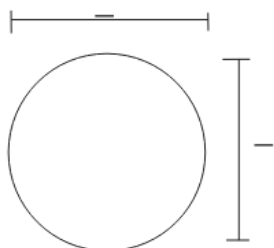

CELESTE DINING TABLE – BRASS

DESIGN By Qoqet

Front View

Top View

Base View

Dimensions (mm)

165.35W x 48.00D x 48.00H

Dimensions (Inches)

165.35W x 48.00D x 48.00H

Introducing a dining masterpiece—our creatively designed table features a fractured resin-top, meticulously inlaid with gold leaf. Its captivating presence is elevated by an intricate, high-polished brass base. A harmonious blend of creativity and luxury, this table defines sophistication, creating a distinguished focal point for your dining space.