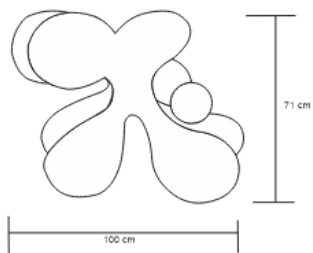

CELESTE DINING TABLE – BRASS

DESIGN By Qoqet

Front View

Top View

Base View

Dimensions (mm)

165.35W x 48.00D x 48.00H

Dimensions (Inches)

165.35W x 48.00D x 48.00H

Introducing a dining masterpiece—our creatively designed table features a fractured resin-top, meticulously inlaid with gold leaf. Its captivating presence is elevated by an intricate, high-polished brass base. A harmonious blend of creativity and luxury, this table defines sophistication, creating a distinguished focal point for your dining space.