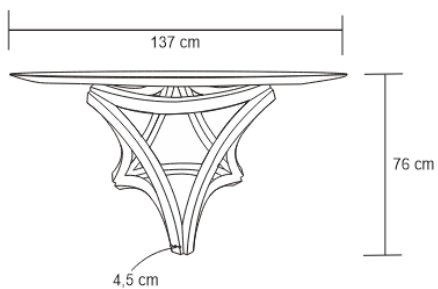

# CALYPSO DINING TABLE – BRASS

DESIGN By Qoqet

Front View

Base View

Top View

## Dimensions (mm)

171.96W x 52.00D x 52.00H

## Dimensions (Inches)

171.96W x 52.00D x 52.00H

Immerse your dining area in modern luxury with our precision-crafted table. The fractured resin-top, adorned in inlaid gold leaf, effortlessly harmonizes with the high-polished brass base, creating a captivating masterpiece that defines sophistication in your dining room.