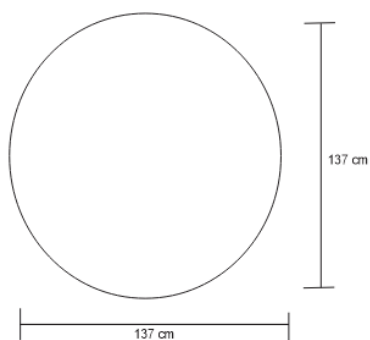

# CALYPSO DINING TABLE – BRASS

DESIGN By Qoqet

Front View

Base View

Top View

## Dimensions (mm)

171.96W x 52.00D x 52.00H

## Dimensions (Inches)

171.96W x 52.00D x 52.00H

Immerse your dining area in modern luxury with our precision-crafted table. The fractured resin-top, adorned in inlaid gold leaf, effortlessly harmonizes with the high-polished brass base, creating a captivating masterpiece that defines sophistication in your dining room.