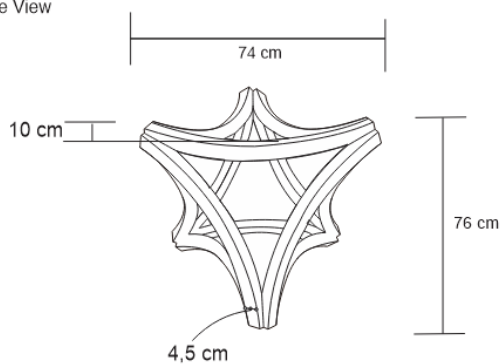

# CALYPSO DINING TABLE – BRASS

DESIGN By Qoqet

Front View

Base View

Top View

## Dimensions (mm)

171.96W x 52.00D x 52.00H

## Dimensions (Inches)

171.96W x 52.00D x 52.00H

Immerse your dining area in modern luxury with our precision-crafted table. The fractured resin-top, adorned in inlaid gold leaf, effortlessly harmonizes with the high-polished brass base, creating a captivating masterpiece that defines sophistication in your dining room.