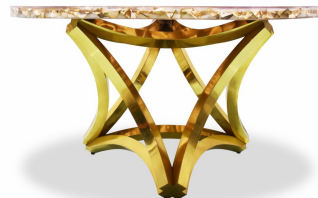

# CALYPSO DINING TABLE – BRASS

DESIGN By Qoqet

Front View

Base View

Top View

## Dimensions (mm)

171.96W x 52.00D x 52.00H

## Dimensions (Inches)

171.96W x 52.00D x 52.00H

Immerse your dining area in modern luxury with our precision-crafted table. The fractured resin-top, adorned in inlaid gold leaf, effortlessly harmonizes with the high-polished brass base, creating a captivating masterpiece that defines sophistication in your dining room.